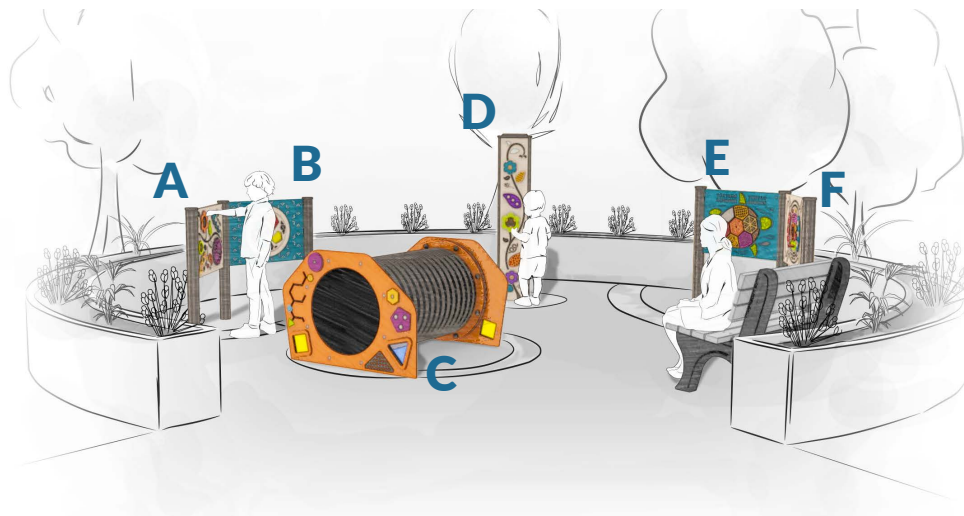

Sensory Inspiration