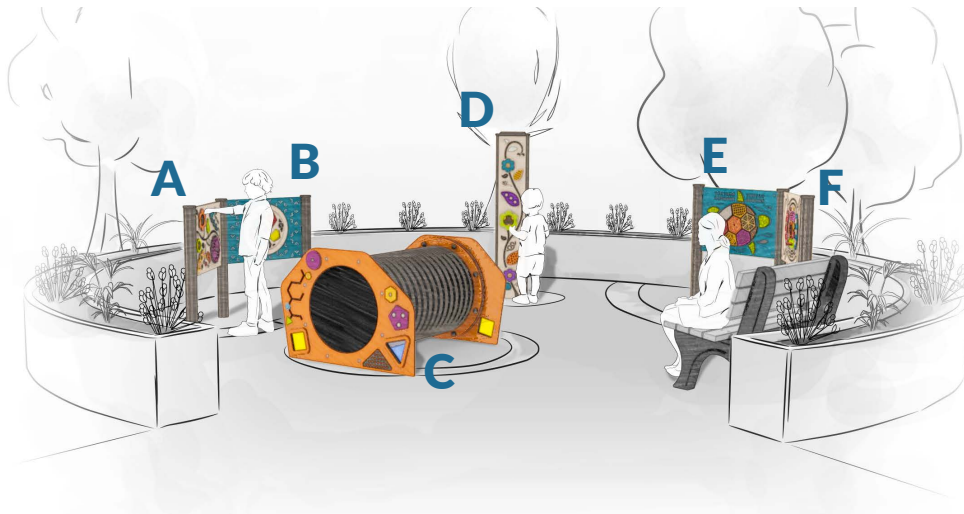

Sensory Inspiration