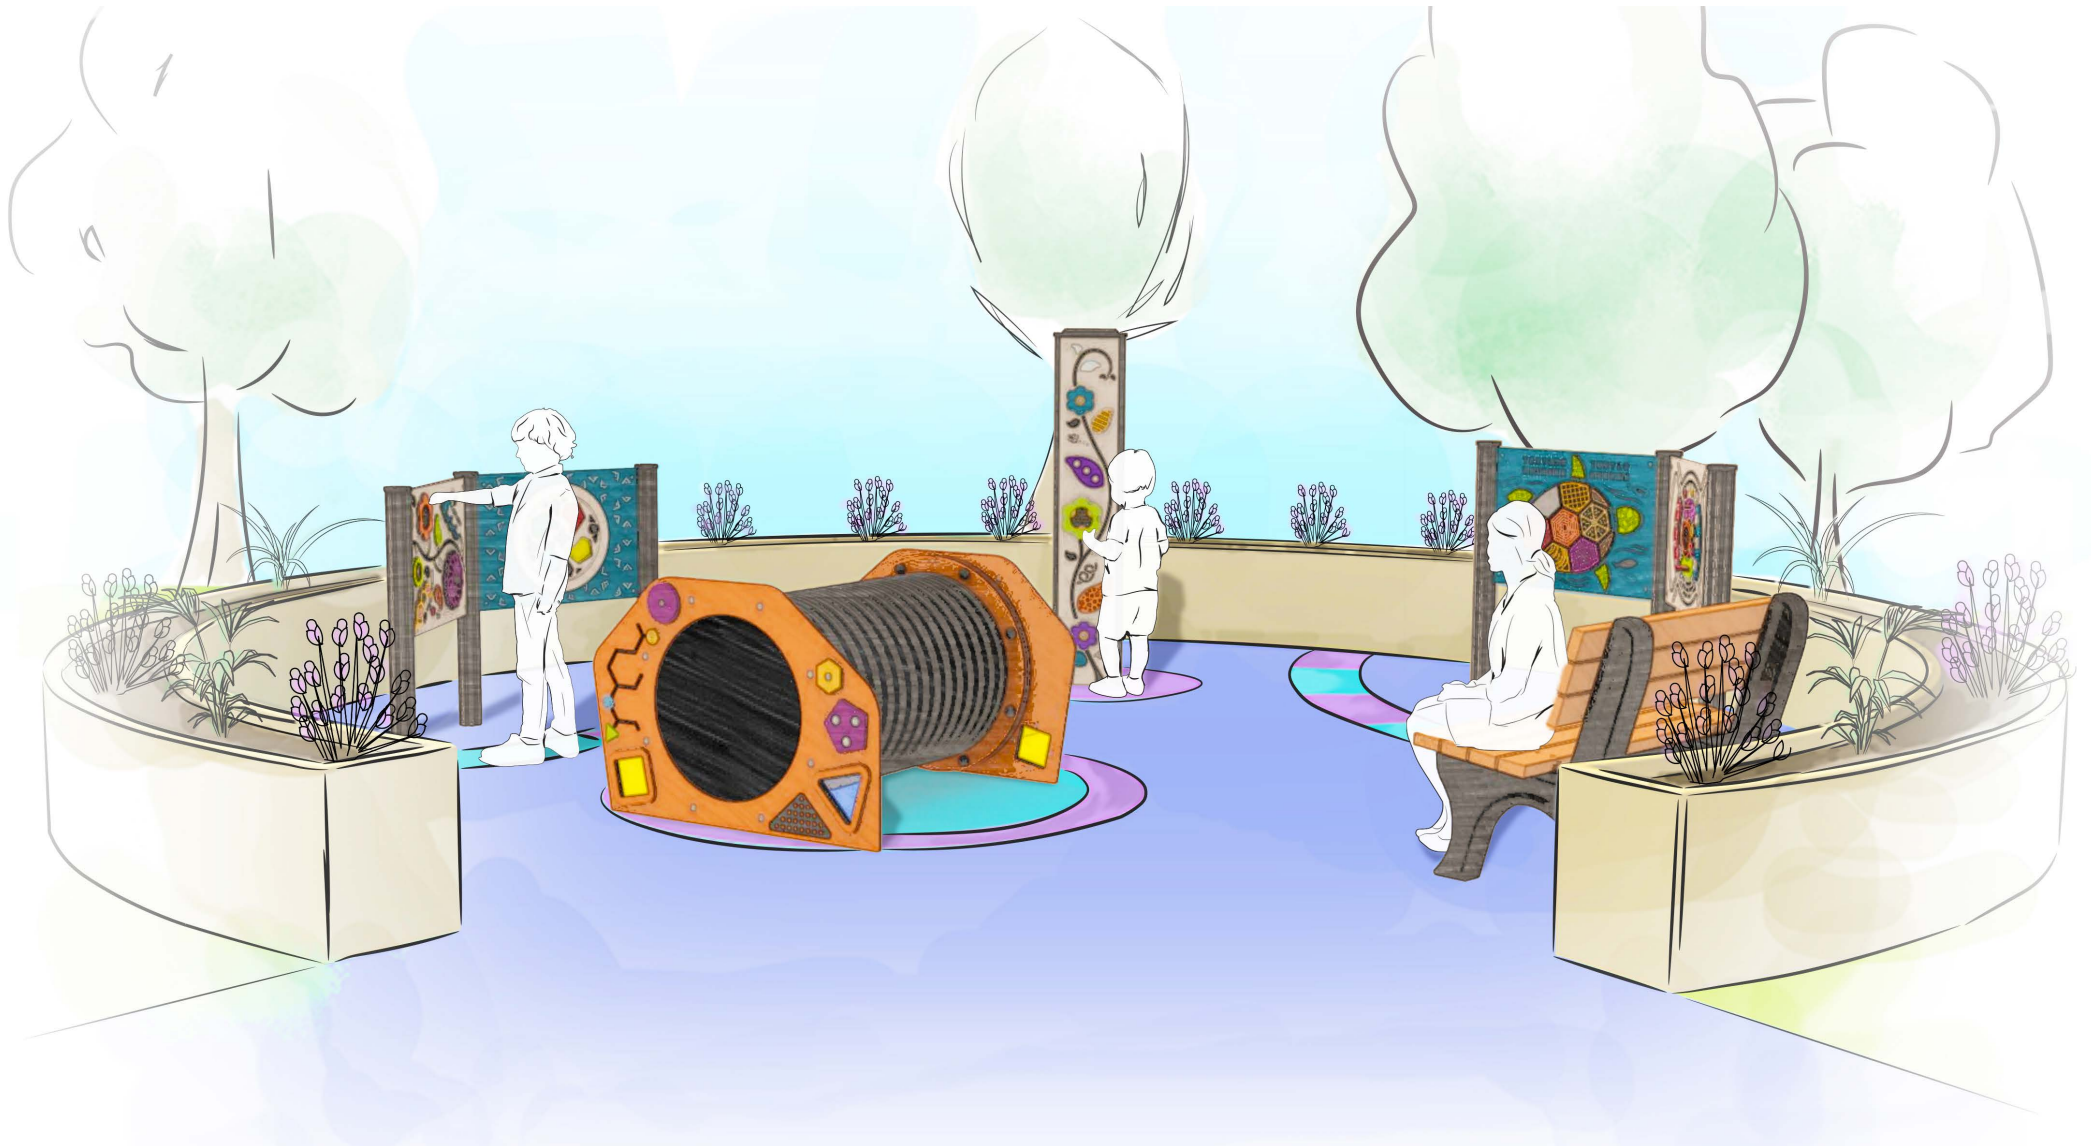

Sensory Inspiration