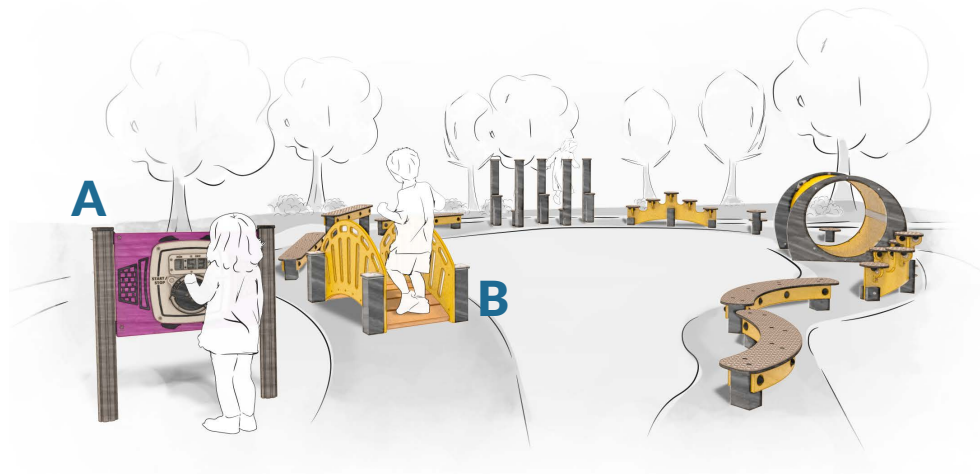

Active Inspiration

B

Fun Trail Set 2

FIFTSET2

Encouraging physical activity and fun, this trail set includes a variety of engaging features like balance beams, stepping stones, a scramble tunnel and more. Designed to develop balance and coordination, it's built with child-friendly surfaces, safety in mind, and durable materials such as HDPE panels, recycled posts and slip-resistant PolyDek tread surfaces.

A

RotoGen 3 Digit Timer Play Panel

FIPT3TIMRG6

Charge the power by turning the rotor and watch the progress on the LCD display—charging takes just 10-12 seconds, and the timer runs for up to 5 minutes. A fun way to encourage fitness, kids can race against the timer or challenge friends to beat their best time.

Aluminium Extruded Posts

FIAP

Aluminium posts can be ordered in standard and custom lengths up to 3600mm. The T-slots on the posts are positioned at 45-degree intervals, allowing you to design your own configurations. Pair with our panel brackets, as an ideal solution for installing play panels.