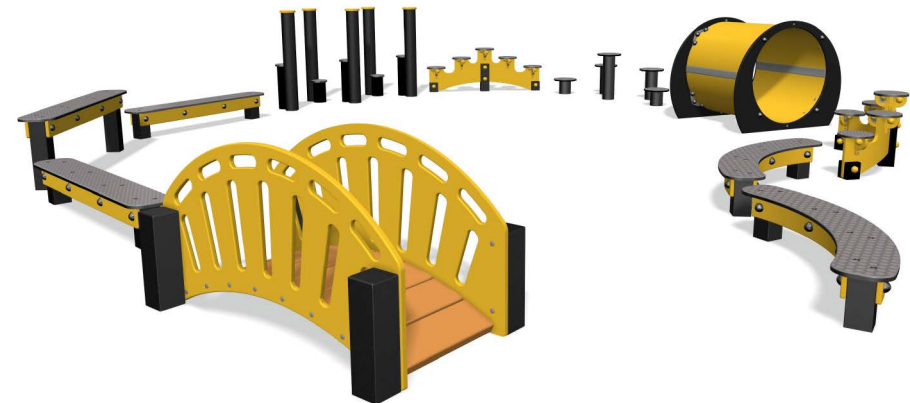

Active Inspiration

B

Fun Trail Set 2

FIFTSET2

Encouraging physical activity and fun, this trail set includes a variety of engaging features like balance beams, stepping stones, a scramble tunnel and more. Designed to develop balance and coordination, it's built with child-friendly surfaces, safety in mind, and durable materials such as HDPE panels, recycled posts and slip-resistant PolyDek tread surfaces.

A

RotoGen 3 Digit Timer Play Panel

FIPT3TIMRG6

Charge the power by turning the rotor and watch the progress on the LCD display—charging takes just 10-12 seconds, and the timer runs for up to 5 minutes. A fun way to encourage fitness, kids can race against the timer or challenge friends to beat their best time.

Aluminium Extruded Posts

FIAP

Aluminium posts can be ordered in standard and custom lengths up to 3600mm. The T-slots on the posts are positioned at 45-degree intervals, allowing you to design your own configurations. Pair with our panel brackets, as an ideal solution for installing play panels.