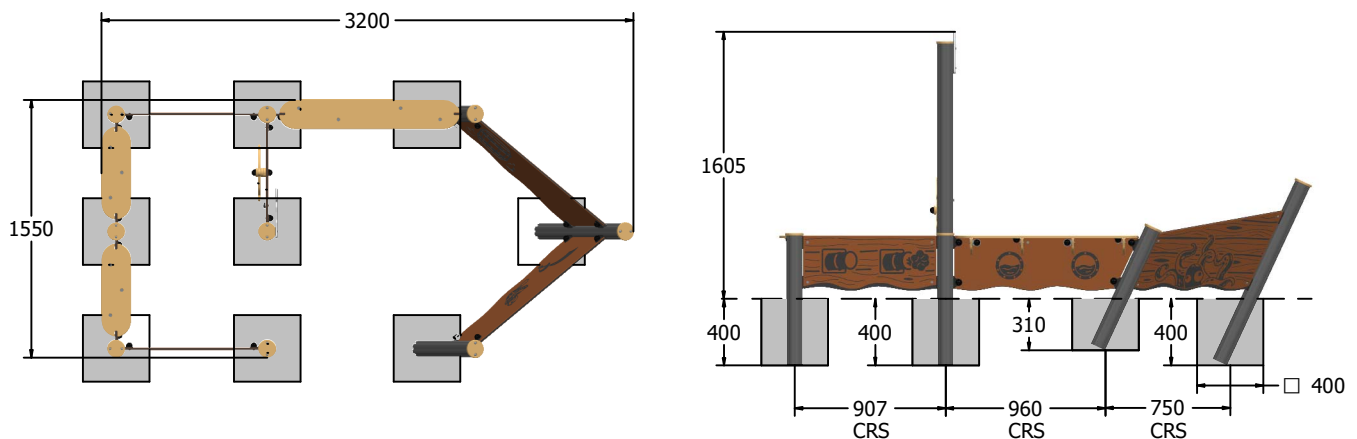

Product Information

FIFPPSHIP - Accessible Pirate Ship

BS EN 1176 - Designed to British & European Standards

MATERIALS

Panels - Two Colour  High Density Polyethylene (HDPE)

Posts - Extruded aluminium post with powder coat finish

SUPPLY METHOD

Panels - Pre-assembled

Posts & Brackets - Supplied separately

FEATURES

 **SOCIAL** - Play and seating

 **ROTATE** - Spinning steering wheel

 **INCLUSIVE** - Wheel chair access

DIMENSIONS

TECHNICAL

Age Range: 2+ Years
Largest Part: Tall Post - 1685 x 97 x 97mm
Heaviest Part: Large Bench Assembly - 8.3kg Approx.
Total Weight: 72kg Approx.
Surfacing: N/A

IMPORTANT: you must specify the colour option you require at the time of order if it is different from the colour listed/shown above, requirements are subject to availability at the time of order