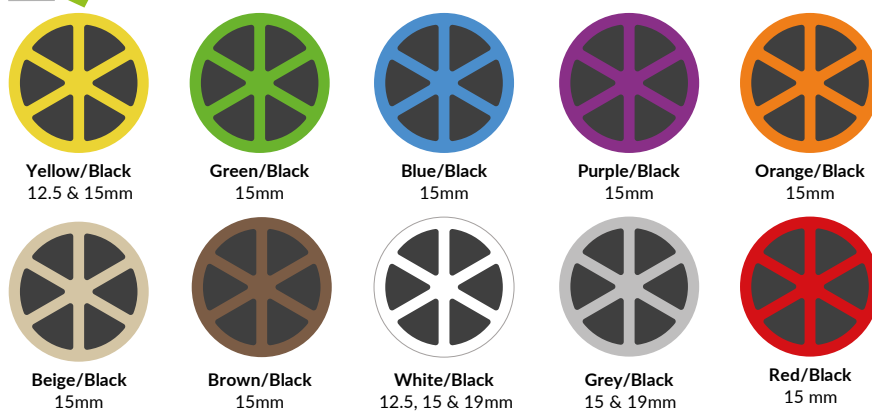

Standard Stock Colours - v20

Fahr Single Colour HDPE - (Size 1220 x 2440mm)

Fahr Two Colour HDPE - (Size 1220 x 2440mm)

Fahr White Core HDPE - (Size 1220 x 2440mm)

XD_{eco} HDPE - Recycled Black Core - (Size 1220 x 2440mm)

Fahr Natural Colour HDPE - (Size 1220 x 2440mm)

POLYDEK_{eco} - Recycled Panel with Rubber Top - (Size 1220 x 2440mm) (1500 x 3000mm available on request)

Fahr Transparent Polycarbonate - (Size 1220 x 2440mm)