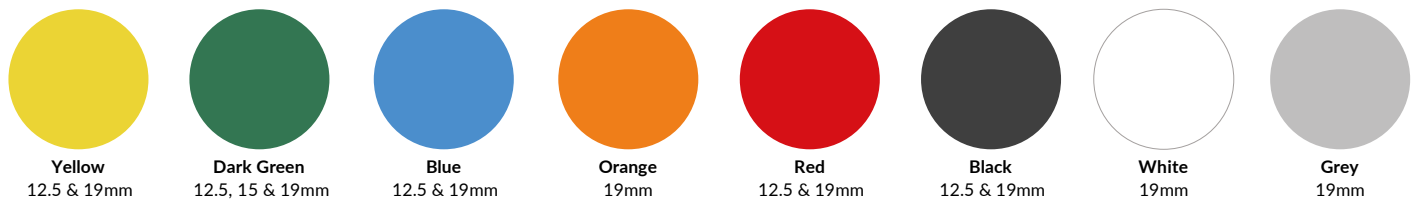

Standard Stock Colours - v20

Fahr Single Colour HDPE - (Size 1220 x 2440mm)

Fahr Two Colour HDPE - (Size 1220 x 2440mm)

Fahr White Core HDPE - (Size 1220 x 2440mm)

XD_{eco} HDPE - Recycled Black Core - (Size 1220 x 2440mm)

Fahr Natural Colour HDPE - (Size 1220 x 2440mm)

POLYDEK_{eco} - Recycled Panel with Rubber Top - (Size 1220 x 2440mm) (1500 x 3000mm available on request)

Fahr Transparent Polycarbonate - (Size 1220 x 2440mm)