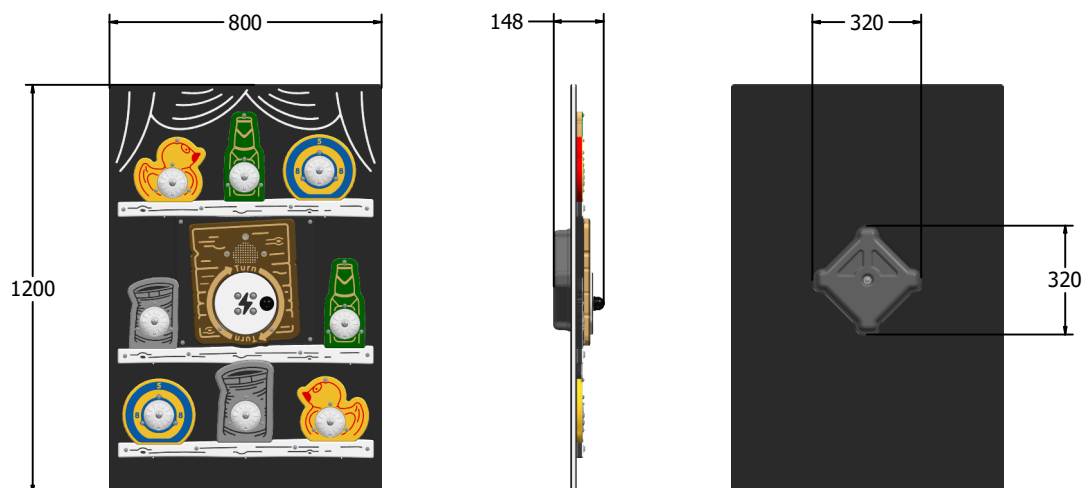

### DIMENSIONS

### TECHNICAL

Age Range: 2+ Years  
 Largest Part: FIPTTINCAN8RG3 - 1200 x 800 x 148mm  
 Total Weight: FIPTTINCAN8RG3 - 29.8kg  
 Surfacing: N/A

IMPORTANT: you must specify the colour option you require at the time of order if it is different from the colour listed/shown above, requirements are subject to availability at the time of order