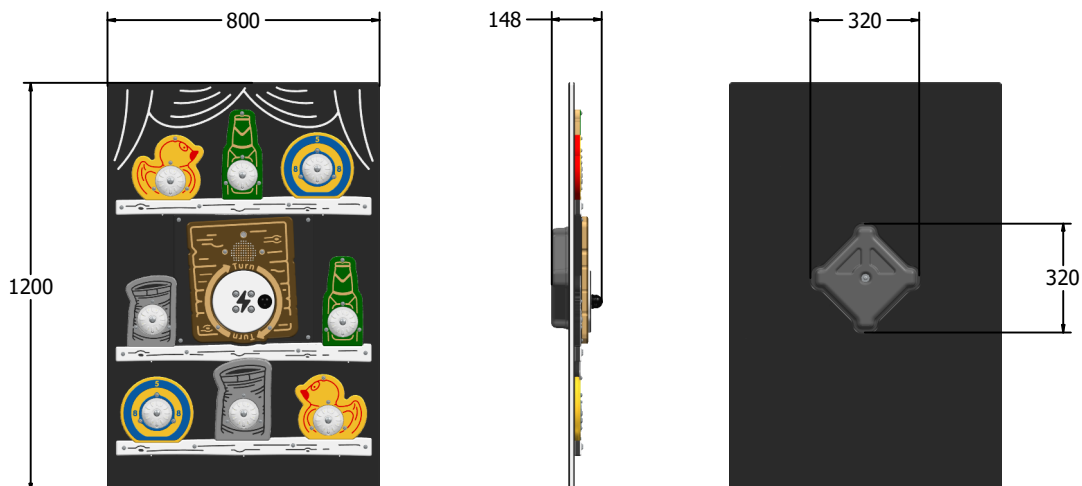

### DIMENSIONS

### TECHNICAL

Age Range: 2+ Years  
 Largest Part: FIPTTINCAN8RG3 - 800 x 1200 x 148mm  
 Total Weight: FIPTTINCAN8RG3 - 29.8kg  
 Surfacing: N/A

IMPORTANT: you must specify the colour option you require at the time of order if it is different from the colour listed/shown above, requirements are subject to availability at the time of order