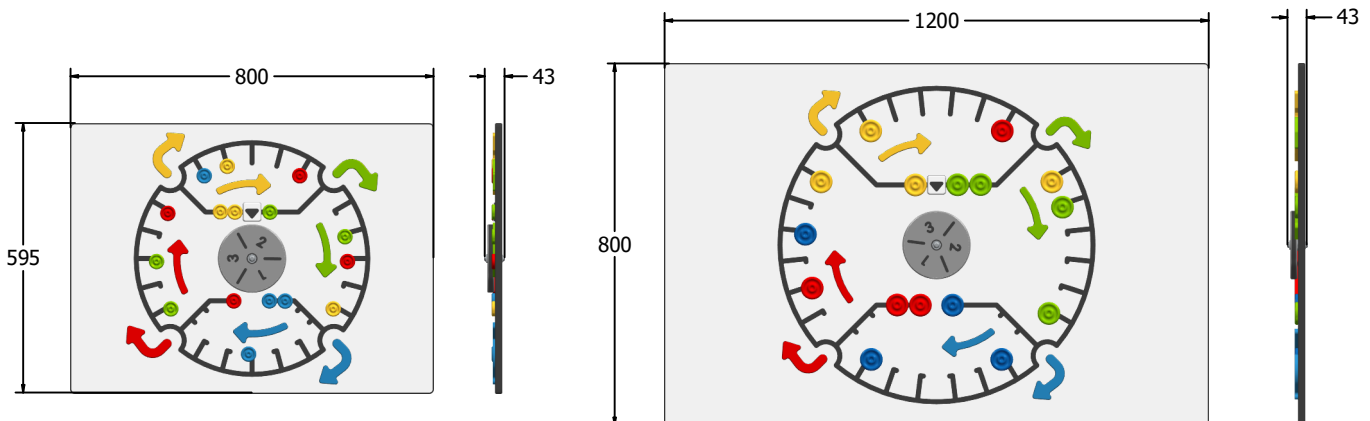

Product Information

FILUDO - Ludo Play Panel

BS EN 1176 - Designed to British & European Standards

MATERIALS

Panel - Two Colour  High Density Polyethylene (HDPE)

SUPPLY METHOD

Panel - Singular panel

FEATURES

-  **INCLUSIVE** - Activity positioned at accessible height
-  **ROTATE** - Spinning dice disc
-  **SLIDERS** - Sliding counters
-  **SOCIAL** - Group game/activity

DIMENSIONS

FILUDO6
FILUDO6 -AL-WP Standard Panel
Panel with Alu Posts

FILUDO3
FILUDO3 -AL-WP Standard Panel
Panel with Alu Posts

TECHNICAL

Age Range: 2+ Years
Largest Part: FILUDO6 - 595 x 800 x 43mm
Total Weight: FILUDO6 - 6.8kg
Surfacing: N/A

Age Range: 2+ Years
Largest Part: FILUDO3 - 800 x 1200 x 43mm
Total Weight: FILUDO3 - 13.5kg
Surfacing: N/A