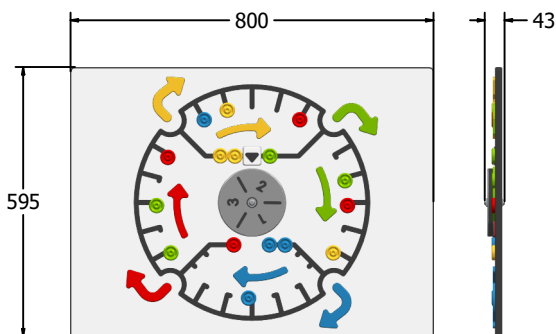

Product Information

FILUDO - Ludo Play Panel

BS EN 1176 - Designed to British & European Standards

MATERIALS

Panel - Two Colour  High Density Polyethylene (HDPE)

SUPPLY METHOD

Panel - Singular panel

FEATURES

-  **INCLUSIVE** - Activity positioned at accessible height
-  **ROTATE** - Spinning dice disc
-  **SLIDERS** - Sliding counters
-  **SOCIAL** - Group game/activity

DIMENSIONS

FILUDO6 Standard Panel
FILUDO6 -AL-WP Panel with Alu Posts

FILUDO3 Standard Panel
FILUDO3 -AL-WP Panel with Alu Posts

TECHNICAL

Age Range: 2+ Years
Largest Part: FILUDO6 - 800 x 595 x 43mm
Total Weight: FILUDO6 - 6.8kg
Surfacing: N/A

Age Range: 2+ Years
Largest Part: FILUDO3 - 1200 x 800 x 43mm
Total Weight: FILUDO3 - 13.5kg
Surfacing: N/A