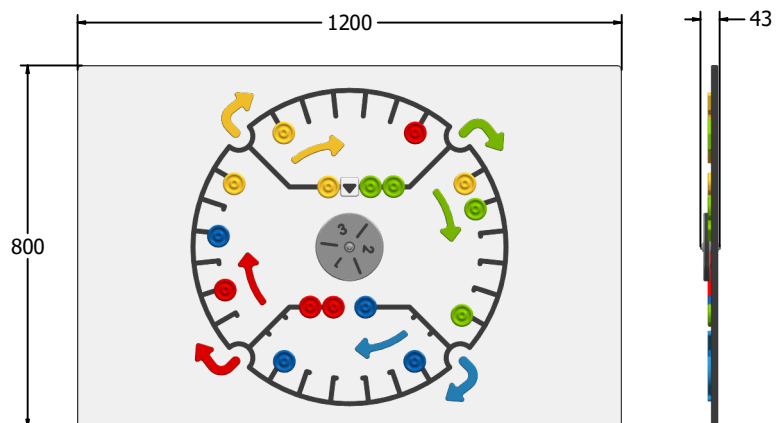

Product Information

FILUDO - Ludo Play Panel

BS EN 1176 - Designed to British & European Standards

MATERIALS

Panel - Two Colour  High Density Polyethylene (HDPE)

SUPPLY METHOD

Panel - Singular panel

FEATURES

-  **INCLUSIVE** - Activity positioned at accessible height
-  **ROTATE** - Spinning dice disc
-  **SLIDERS** - Sliding counters
-  **SOCIAL** - Group game/activity

DIMENSIONS

FILUDO6 Standard Panel
FILUDO6 -AL-WP Panel with Alu Posts

FILUDO3 Standard Panel
FILUDO3 -AL-WP Panel with Alu Posts

TECHNICAL

Age Range: 2+ Years
Largest Part: FILUDO6 - 800 x 595 x 43mm
Total Weight: FILUDO6 - 6.8kg
Surfacing: N/A

Age Range: 2+ Years
Largest Part: FILUDO3 - 1200 x 800 x 43mm
Total Weight: FILUDO3 - 13.5kg
Surfacing: N/A