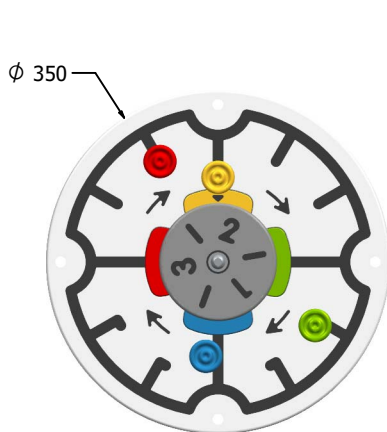

Product Information

FILUDOSMIN - Mini Ludo Insert

BS EN 1176 - Designed to British & European Standards

MATERIALS

Panel - Two Colour  High Density Polyethylene (HDPE)

SUPPLY METHOD

Panel - Singular panel

FEATURES

 **ROTATE** - Spinning dice disc

 **SLIDERS** - Sliding counters

 **SOCIAL** - Group game/activity

Insert can easily attach to your own panel

DIMENSIONS

Required Host Panel Detail

TECHNICAL

Age Range: 2+ Years
 Largest Part: 350 x 38mm
 Total Weight: 1.3kg
 Surfacing: N/A