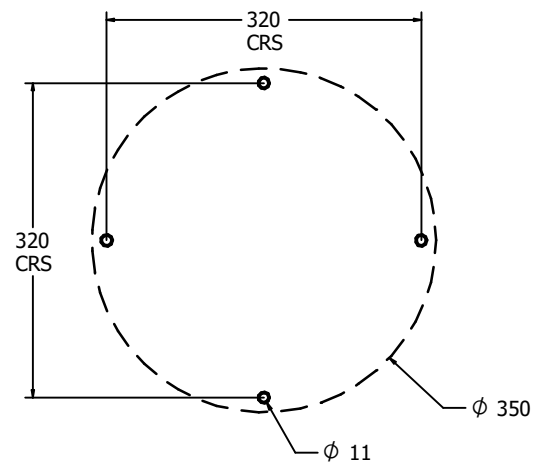

Product Information

FILUDOSMIN - Mini Ludo Insert

BS EN 1176 - Designed to British & European Standards

MATERIALS

Panel - Two Colour  High Density Polyethylene (HDPE)

SUPPLY METHOD

Panel - Singular panel

FEATURES

 **ROTATE** - Spinning dice disc

 **SLIDERS** - Sliding counters

 **SOCIAL** - Group game/activity

Insert can easily attach to your own panel

DIMENSIONS

Required Host Panel Detail

TECHNICAL

Age Range: 2+ Years
 Largest Part: 350 x 38mm
 Total Weight: 1.3kg
 Surfacing: N/A