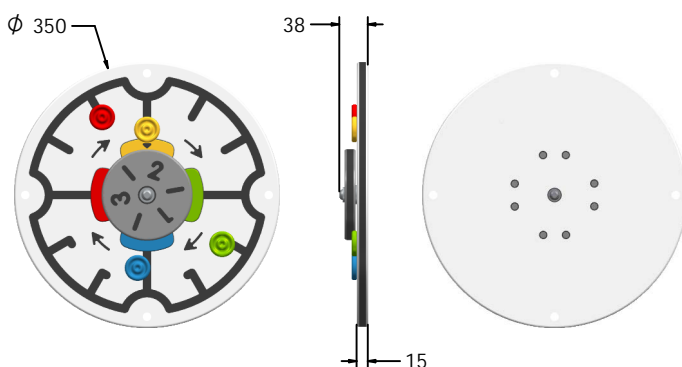

Product Information

FILUDOSMIN - Mini Ludo Insert

BS EN 1176 - Designed to British & European Standards

MATERIALS

Panel - Two Colour  High Density Polyethylene (HDPE)

SUPPLY METHOD

Panel - Singular panel

FEATURES

 **ROTATE** - Spinning dice disc

 **SLIDERS** - Sliding counters

 **SOCIAL** - Group game/activity

Insert can easily attach to your own panel

DIMENSIONS

Host panel fixing detail

CAD available on request

TECHNICAL

Age Range: 2+ Years
 Largest Part: 350 x 38mm
 Total Weight: 1.3kg
 Surfacing: N/A

IMPORTANT: you must specify the colour option you require at the time of order if it is different from the colour listed/shown above, requirements are subject to availability at the time of order