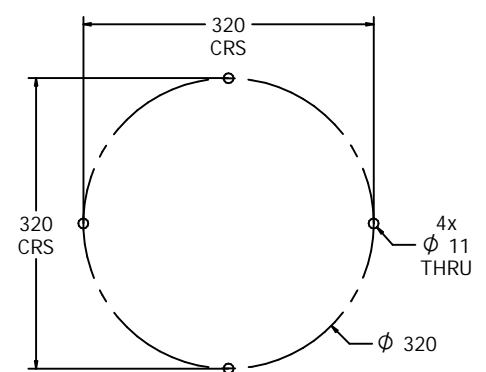

Product Information

FILUDOSMIN - Mini Ludo Insert

BS EN 1176 - Designed to British & European Standards

MATERIALS

Panel - Two Colour  High Density Polyethylene (HDPE)

SUPPLY METHOD

Panel - Singular panel

FEATURES

 **ROTATE** - Spinning dice disc

 **SLIDERS** - Sliding counters

 **SOCIAL** - Group game/activity

Insert can easily attach to your own panel

DIMENSIONS

Host panel fixing detail

CAD available on request

TECHNICAL

Age Range: 2+ Years
 Largest Part: 350 x 38mm
 Total Weight: 1.3kg
 Surfacing: N/A

IMPORTANT: you must specify the colour option you require at the time of order if it is different from the colour listed/shown above, requirements are subject to availability at the time of order