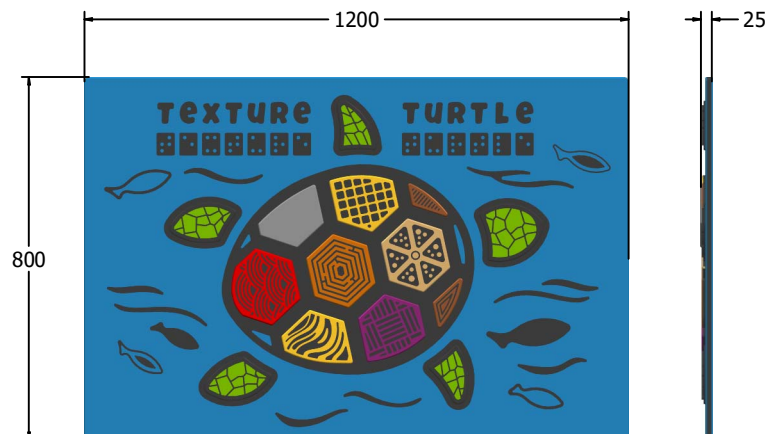

FITURTEX3 Standard Panel
FITURTEX3-AL-WP Panel with Alu Posts

TECHNICAL

Age Range: 2+ Years
Largest Part: FITURTEX6 - 800 x 595 x 25mm
Total Weight: FITURTEX6 - 7.6kg
Surfacing: N/A

Age Range: 2+ Years
Largest Part: FITURTEX3 - 1200 x 800 x 25mm
Total Weight: FITURTEX3 - 14.1kg
Surfacing: N/A

IMPORTANT: you must specify the colour option you require at the time of order if it is different from the colour listed/shown above, requirements are subject to availability at the time of order