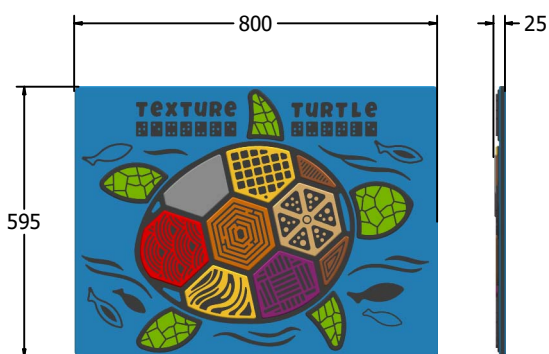

DIMENSIONS

FITURTEX6 Standard Panel
FITURTEX6-AL-WP Panel with Alu Posts