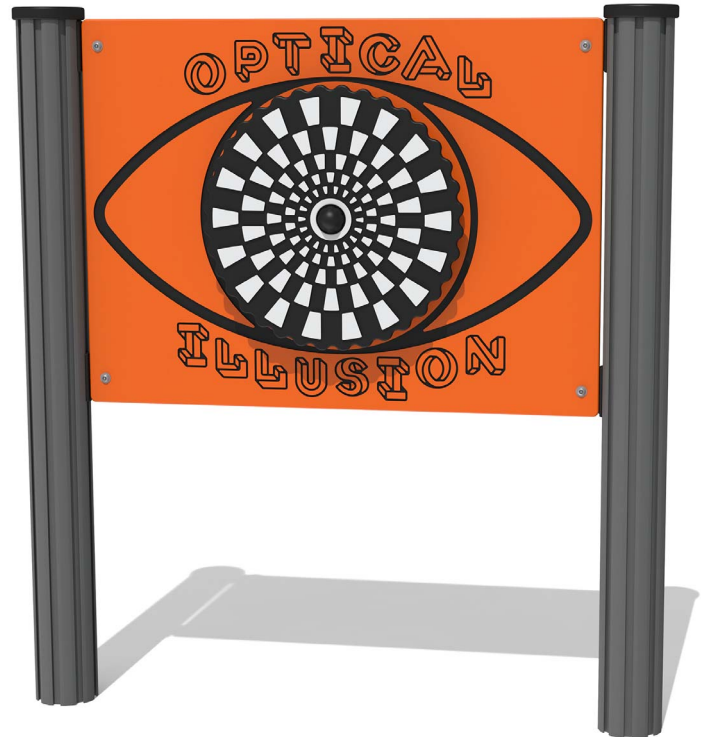

### MATERIALS

Panel - Two Colour  High Density Polyethylene (HDPE)

### SUPPLY METHOD

Panel - Singular panel

### FEATURES

**ROTATE** - Create an optical illusion

**INCLUSIVE** - Activity positioned at accessible height