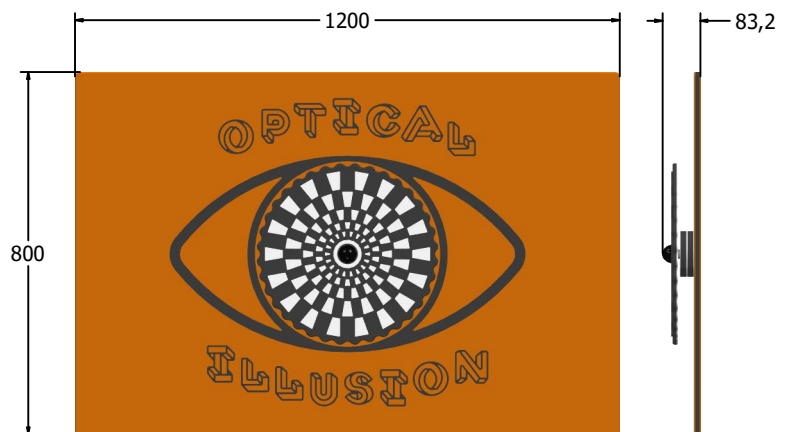

### DIMENSIONS

FIOIRR6  
FIOIRR6-AL-WP Standard Panel  
Panel with Alu Posts

FIOIRR3  
FIOIRR3-AL-WP Standard Panel  
Panel with Alu Posts

### TECHNICAL

**Age Range:** 2+ Years  
**Largest Part:** FIOIRR6 - 800 x 595 x 43mm  
**Total Weight:** FIOIRR6 - 8.5kg  
**Surfacing:** N/A

**Age Range:** 2+ Years  
**Largest Part:** FIOIRR3 - 1200 x 800 x 83.2mm  
**Total Weight:** FIOIRR3 - 15.4kg  
**Surfacing:** N/A