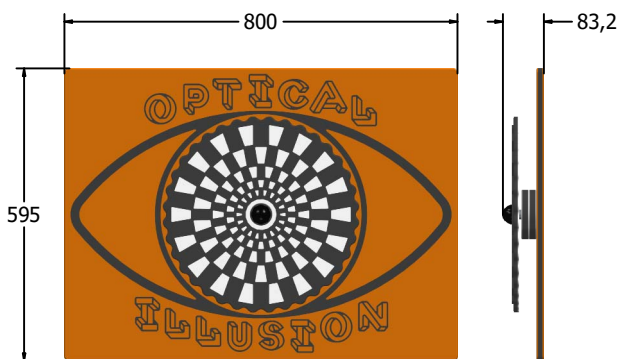

### DIMENSIONS

FIOIRR6  
FIOIRR6-AL-WP Standard Panel  
Panel with Alu Posts

FIOIRR3  
FIOIRR3-AL-WP Standard Panel  
Panel with Alu Posts

### TECHNICAL

**Age Range:** 2+ Years  
**Largest Part:** FIOIRR6 - 800 x 595 x 43mm  
**Total Weight:** FIOIRR6 - 8.5kg  
**Surfacing:** N/A

**Age Range:** 2+ Years  
**Largest Part:** FIOIRR3 - 1200 x 800 x 83.2mm  
**Total Weight:** FIOIRR3 - 15.4kg  
**Surfacing:** N/A