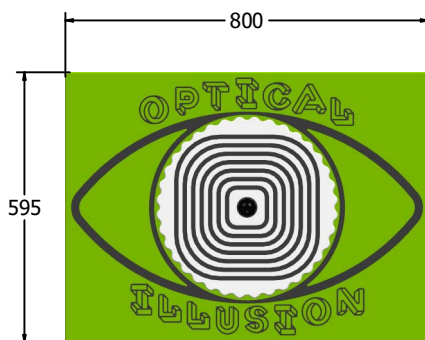

Product Information

FIOIPS - Pulsing Square Optical Illusion Play Panel

BS EN 1176 - Designed to British & European Standards

MATERIALS

Panel - Two Colour  High Density Polyethylene (HDPE)

SUPPLY METHOD

Panel - Singular panel

FEATURES

 **ROTATE** - Create an optical illusion

 **INCLUSIVE** - Activity positioned at accessible height

DIMENSIONS

FIOIPS6
FIOIPS6-AL-WP

Standard Panel
Panel with Alu Posts

FIOIPS3
FIOIPS3-AL-WP

Standard Panel
Panel with Alu Posts

TECHNICAL

Age Range: 2+ Years
Largest Part: FIOIPS6 - 800 x 595 x 83.2mm
Total Weight: FIOIPS6 - 8.6kg
Surfacing: N/A

Age Range: 2+ Years
Largest Part: FIOIPS3 - 1200 x 800 x 83.2mm
Total Weight: FIOIPS3 - 15.5kg
Surfacing: N/A