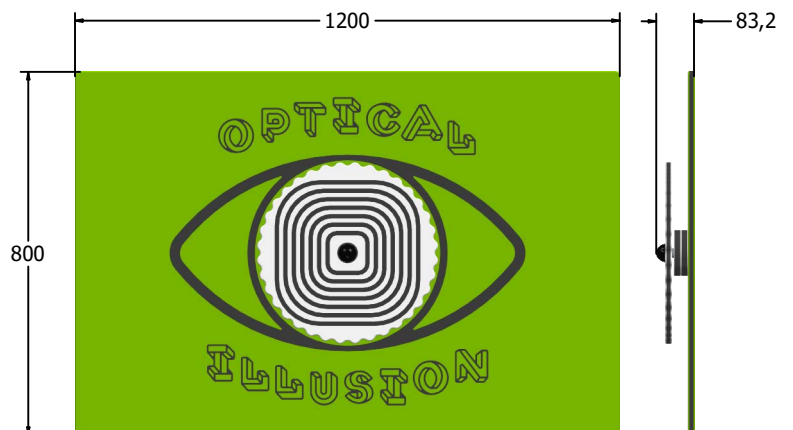

FEATURES

 **ROTATE** - Create an optical illusion

 **INCLUSIVE** - Activity positioned at accessible height

DIMENSIONS

FIOIPS6
FIOIPS6-AL-WP

Standard Panel
Panel with Alu Posts

FIOIPS3
FIOIPS3-AL-WP

Standard Panel
Panel with Alu Posts

TECHNICAL

Age Range: 2+ Years
Largest Part: FIOIPS6 - 800 x 595 x 83.2mm
Total Weight: FIOIPS6 - 8.6kg
Surfacing: N/A

Age Range: 2+ Years
Largest Part: FIOIPS3 - 1200 x 800 x 83.2mm
Total Weight: FIOIPS3 - 15.5kg
Surfacing: N/A