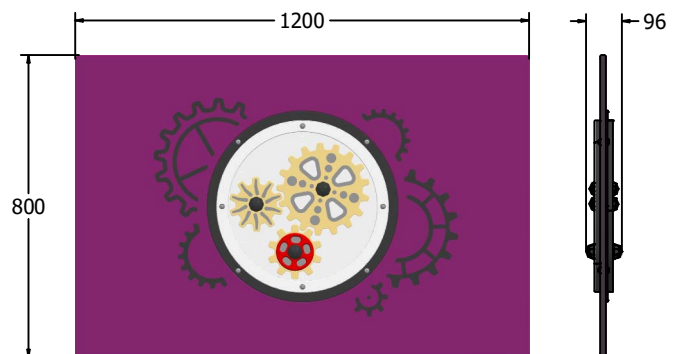

### SUPPLY METHOD

Panel - Singular panel

### FEATURES

**INCLUSIVE** - Activity positioned at accessible height

**ROTATE** - Turn the handle to spin the gears

### DIMENSIONS

FIGLIDE6  
FIGLIDE6-AL-WP  
Standard Panel  
Panel with Alu Posts

FIGLIDE3  
FIGLIDE3-AL-WP  
Standard Panel  
Panel with Alu Posts

### TECHNICAL

**Age Range:** 2+ Years  
**Largest Part:** FIGLIDE6 - 595 x 800 x 96mm  
**Total Weight:** FIGLIDE6 - 8kg  
**Surfacing:** N/A

**Age Range:** 2+ Years  
**Largest Part:** FIGLIDE3 - 800 x 1200 x 96mm  
**Total Weight:** FIGLIDE3 - 15kg  
**Surfacing:** N/A