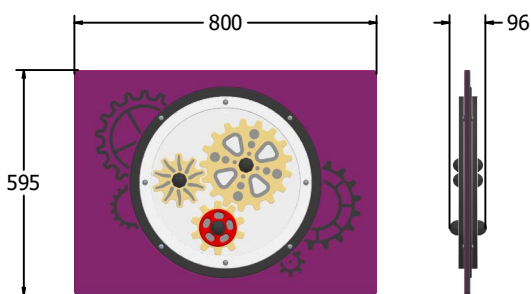

### SUPPLY METHOD

Panel - Singular panel

### FEATURES

**INCLUSIVE** - Activity positioned at accessible height

**ROTATE** - Turn the handle to spin the gears

### DIMENSIONS

FIGLIDE6  
FIGLIDE6-AL-WP  
Standard Panel  
Panel with Alu Posts

FIGLIDE3  
FIGLIDE3-AL-WP  
Standard Panel  
Panel with Alu Posts

### TECHNICAL

**Age Range:** 2+ Years  
**Largest Part:** FIGLIDE6 - 595 x 800 x 96mm  
**Total Weight:** FIGLIDE6 - 8kg  
**Surfacing:** N/A

**Age Range:** 2+ Years  
**Largest Part:** FIGLIDE3 - 800 x 1200 x 96mm  
**Total Weight:** FIGLIDE3 - 15kg  
**Surfacing:** N/A