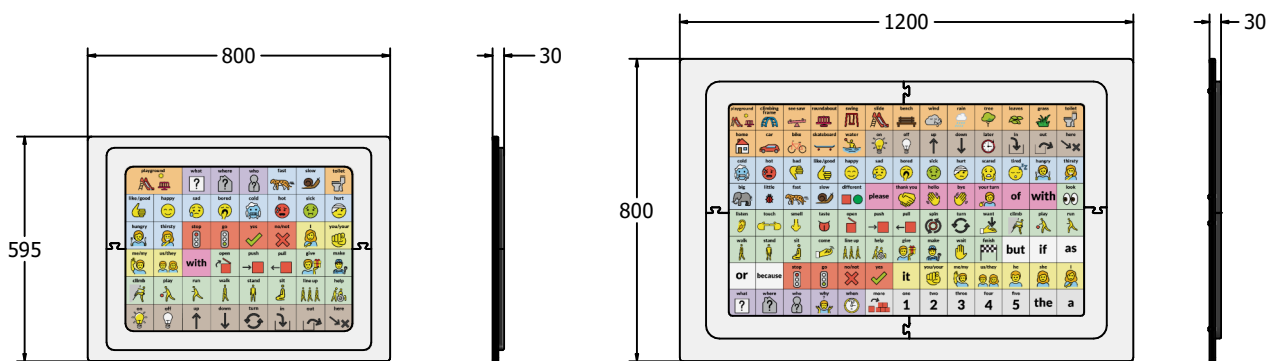

FEATURES

INCLUSIVE - Accessible activity and panel height

SOCIAL - Communication through images

DIMENSIONS

FIPLCO6
FIPLCO6-AL-WP
Standard Panel
Panel with Alu Posts

FIPLCO3
FIPLCO3-AL-WP
Standard Panel
Panel with Alu Posts

TECHNICAL

Age Range: 2+ Years
Largest Part: FIPLCO6 - 595 x 800 x 30mm
Total Weight: FIPLCO6 - 9.3kg
Surfacing: N/A

Age Range: 2+ Years
Largest Part: FIPLCO3 - 800 x 1200 x 30mm
Total Weight: FIPLCO3 - 18.5kg
Surfacing: N/A