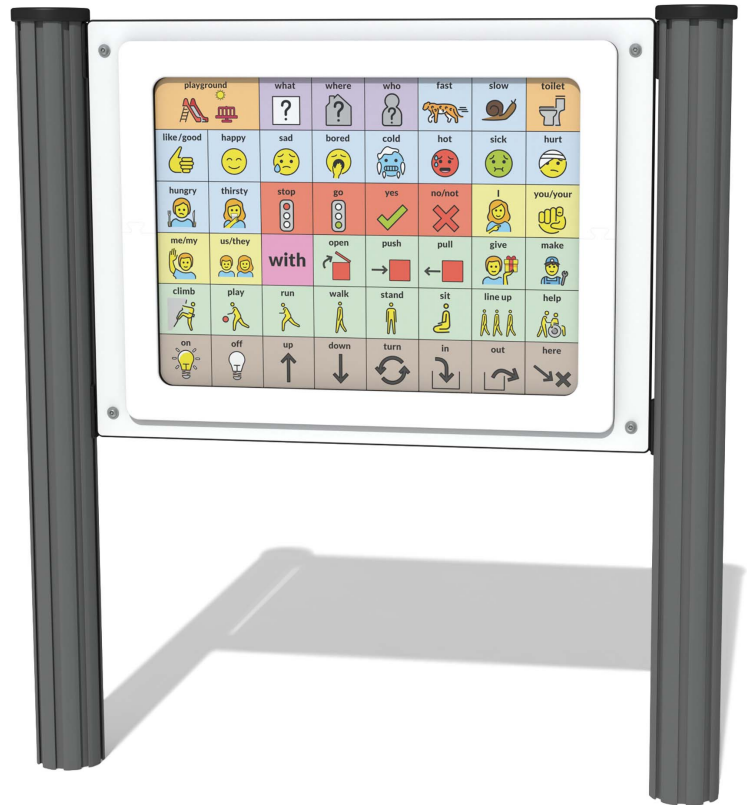

Product Information

FIPLCO - Playground Communication Panel

BS EN 1176 - Designed to British & European Standards

MATERIALS

Panel - Two Colour High Density Polyethylene (HDPE)

SUPPLY METHOD

Panel - Singular panel

FEATURES

INCLUSIVE - Accessible activity and panel height

SOCIAL - Communication through images

DIMENSIONS

FIPLCO6
FIPLCO6-AL-WP
Standard Panel
Panel with Alu Posts

FIPLCO3
FIPLCO3-AL-WP
Standard Panel
Panel with Alu Posts

TECHNICAL

Age Range: 2+ Years
Largest Part: FIPLCO6 - 595 x 800 x 30mm
Total Weight: FIPLCO6 - 9.3kg
Surfacing: N/A

Age Range: 2+ Years
Largest Part: FIPLCO3 - 800 x 1200 x 30mm
Total Weight: FIPLCO3 - 18.5kg
Surfacing: N/A