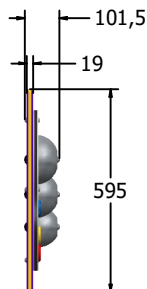

### SUPPLY METHOD

Panel - Fully assembled

### DIMENSIONS

FIMUBELSL6 Standard Panel  
FIMUBELSL6-AL-WP Panel with Alu Posts

FIMUBELSL3 Standard Panel  
FIMUBELSL3-AL-WP Panel with Alu Posts

### TECHNICAL

Age Range: 2+ Years  
Largest Part: FIMUBELSL6 - 595 x 800 x 101.5mm  
Total Weight: FIMUBELSL6 - 12kg  
Surfacing: N/A

Age Range: 2+ Years  
Largest Part: FIMUBELSL3 - 800 x 820 x 101.5mm  
Total Weight: FIMUBELSL3 - 14Kg  
Surfacing: N/A