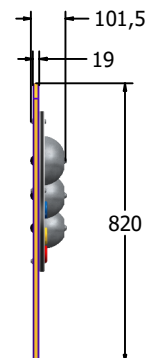

### SUPPLY METHOD

Panel - Fully assembled

### DIMENSIONS

FIMUBELSL6 Standard Panel  
FIMUBELSL6-AL-WP Panel with Alu Posts

FIMUBELSL3 Standard Panel  
FIMUBELSL3-AL-WP Panel with Alu Posts

### TECHNICAL

Age Range: 2+ Years  
Largest Part: FIMUBELSL6 - 595 x 800 x 101.5mm  
Total Weight: FIMUBELSL6 - 12kg  
Surfacing: N/A

Age Range: 2+ Years  
Largest Part: FIMUBELSL3 - 800 x 820 x 101.5mm  
Total Weight: FIMUBELSL3 - 14Kg  
Surfacing: N/A