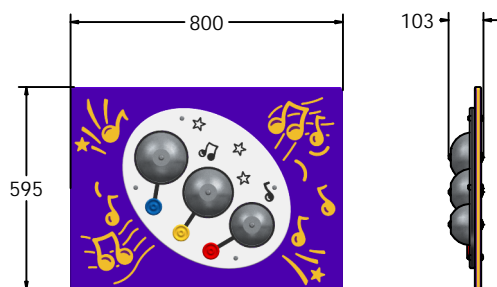

### SUPPLY METHOD

Panel - Fully assembled

### FEATURES

 **INCLUSIVE** - Chimes positioned at easily accessible height

 **MUSICAL** - Set of 3 musical bells

 **SLIDERS** - 3 Coloured counters to strike the bells

### DIMENSIONS

FIMUBELSL6  
FIMUBELSL6-AL-WP

Standard Panel  
Panel with Alu Posts

FIMUBELSL3  
FIMUBELSL3-AL-WP

Standard Panel  
Panel with Alu Posts

### TECHNICAL

**Age Range:** 2+ Years  
**Largest Part:** FIMUBELSL6 - 800 x 595 x 103mm  
**Total Weight:** FIMUBELSL6 - 12kg  
**Surfacing:** N/A

**Age Range:** 2+ Years  
**Largest Part:** FIMUBELSL3 - 800 x 820 x 103mm  
**Total Weight:** FIMUBELSL3 - 14Kg  
**Surfacing:** N/A