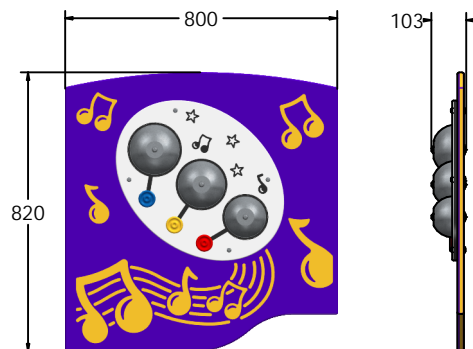

FIMUBELSL3
FIMUBELSL3-AL-WP

Standard Panel
Panel with Alu Posts

TECHNICAL

Age Range: 2+ Years
Largest Part: FIMUBELSL6 - 800 x 595 x 103mm
Total Weight: FIMUBELSL6 - 12kg
Surfacing: N/A

Age Range: 2+ Years
Largest Part: FIMUBELSL3 - 800 x 820 x 103mm
Total Weight: FIMUBELSL3 - 14Kg
Surfacing: N/A

IMPORTANT: you must specify the colour option you require at the time of order if it is different from the colour listed/shown above, requirements are subject to availability at the time of order