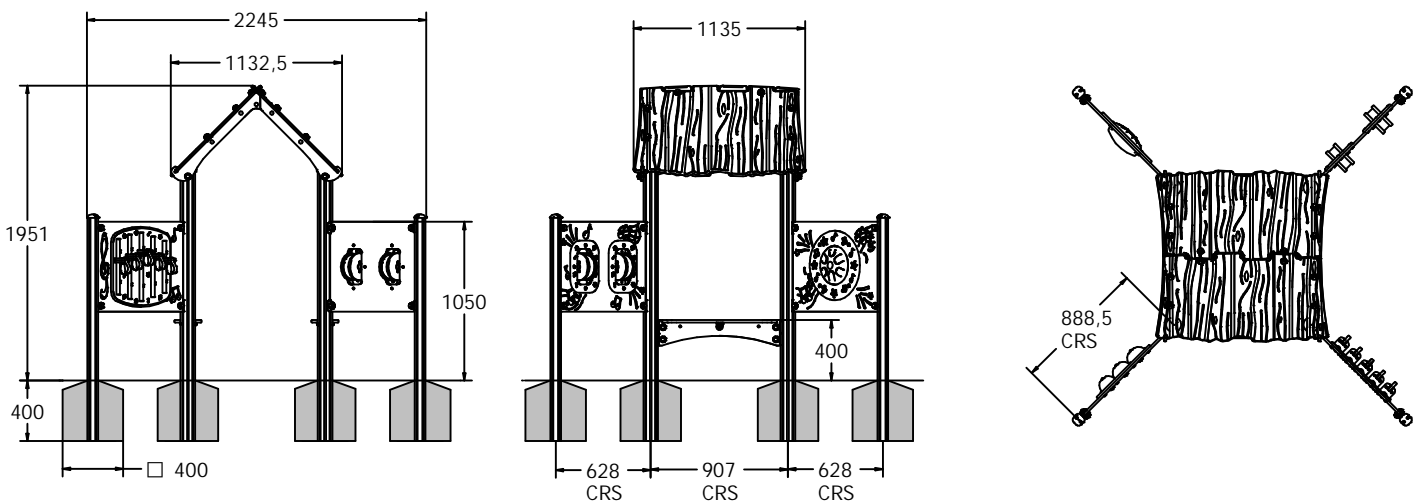

Product Information

FIDENMUS-AD - Adventure Musical Den

BS EN 1176 - Designed to British & European Standards

MATERIALS

Panels - Two Colour  High Density Polyethylene (HDPE)

Posts - Extruded aluminium post with powder coat finish

SUPPLY METHOD

Pre-assembled items: Roof, Benches, Panels, Mini Posts

DIMENSIONS

TECHNICAL

Age Range: 2+ Years
Largest Part: Tall Aluminium Post: 100 x 100 x 1785mm
Heaviest Part: Adventure Apex Roof Half - 13.2kg
Total Weight: 110kg Approx.
Surfacing: N/A