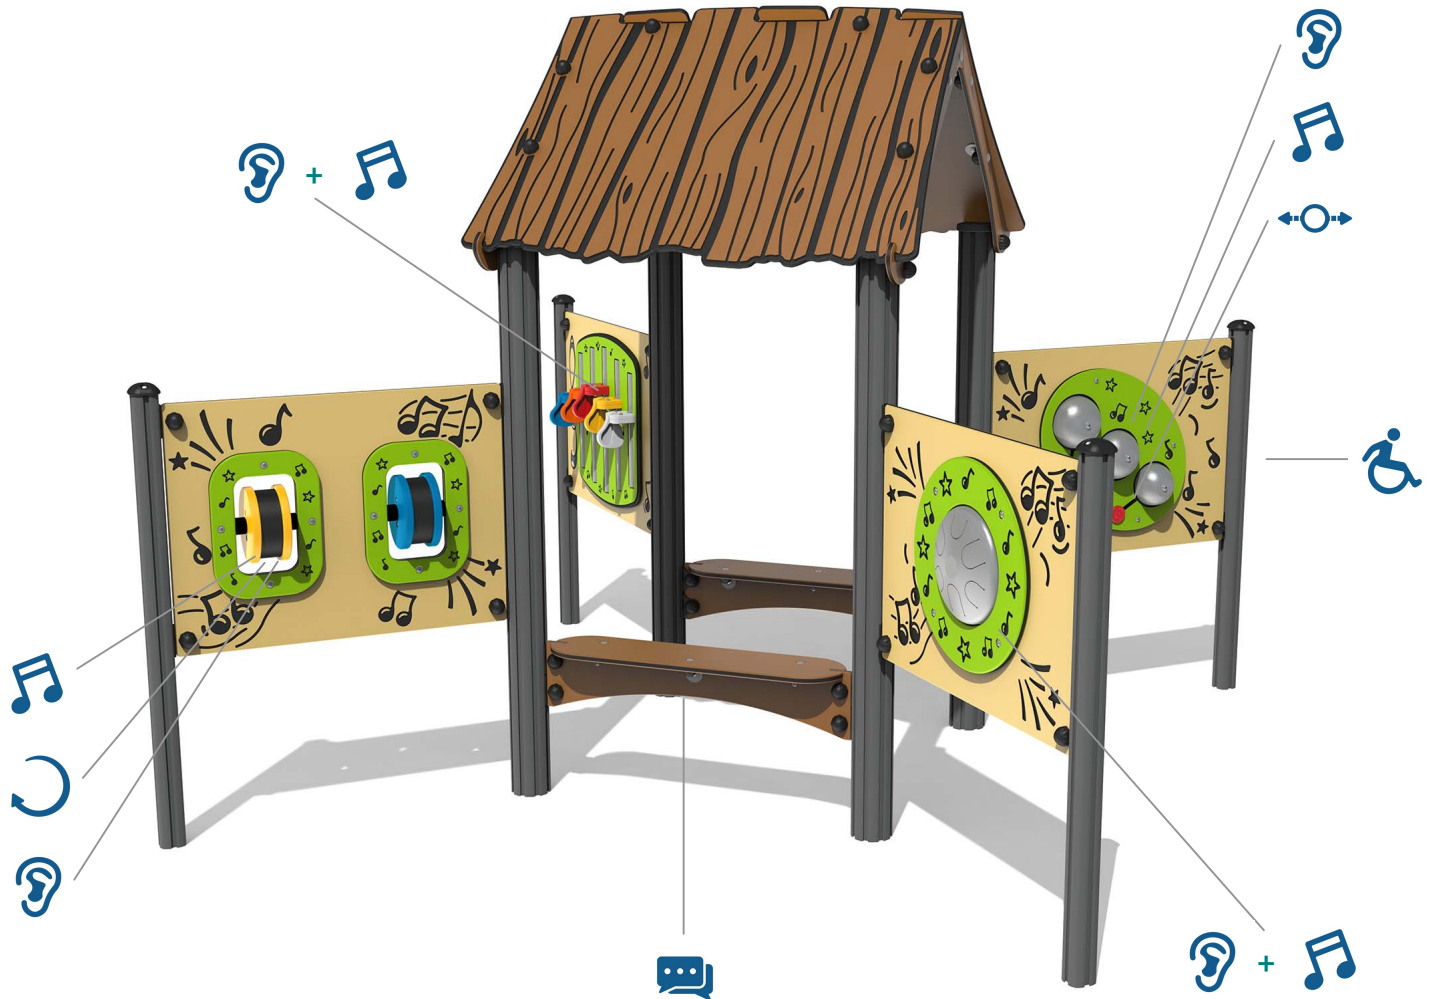

Product Information

FIDENMUS-AD - Adventure Musical Den

BS EN 1176 - Designed to British & European Standards

MATERIALS

Panels - Two Colour  High Density Polyethylene (HDPE)

Posts - Extruded aluminium post with powder coat finish

SUPPLY METHOD

Pre-assembled items: Roof, Benches, Panels, Mini Posts

DIMENSIONS

TECHNICAL

Age Range: 2+ Years
Largest Part: Tall Aluminium Post: 100 x 100 x 1785mm
Heaviest Part: Adventure Apex Roof Half - 13.2kg
Total Weight: 110kg Approx.
Surfacing: N/A

FIDENMUS-AD - Adventure Musical Den

FEATURES

-  **COUNTERS** - 3 Coloured counters to strike bells
-  **SOCIAL** - Seating encourages interaction between children
-  **ROTATE** - 360° turn Spin Maracas
-  **SOUNDS** - Each product has its own unique sound and pitch
-  **MUSICAL** - 5 Tube Chimes, 3 bells, 2 Spin Maracas and a Tongue drum
-  **INCLUSIVE** - Panels positioned at accessible height