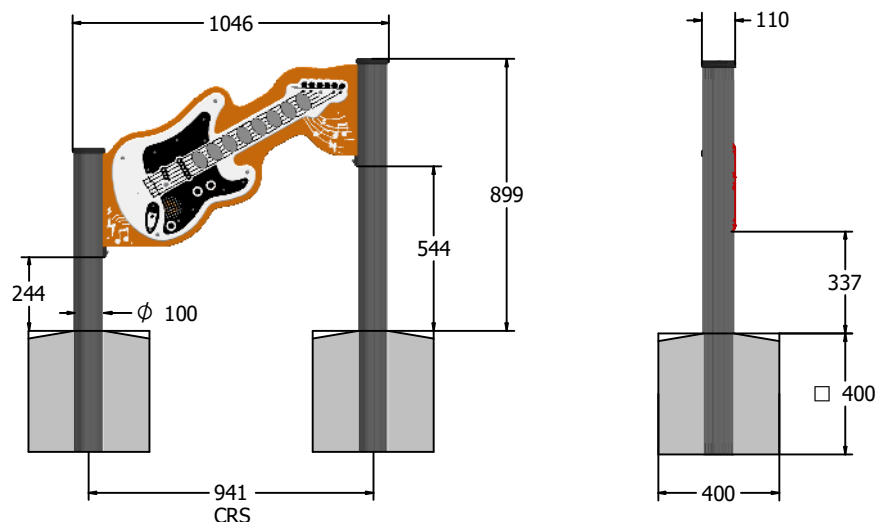

### SUPPLY METHOD

**Panel** - Pre-assembled panel with Guitar Insert

**Posts** - Pre-assembled aluminium posts

### FEATURES

**MUSICAL** - Listen to Rock Lead Guitar Notes

**BATTERY** - Battery Powered PlayTronic Guitar

**INCLUSIVE** - Activity positioned at accessible height

### DIMENSIONS

### TECHNICAL

**Age Range:** 2+ Years  
**Largest Part:** FIAP1300- 1300 x  $\phi$ 110mm  
**Heaviest Part:** FIPTRKLG-AL - 7.5kg  
**Total Weight:** FIPTRKLG-AL-WP - 15kg approx  
**Surfacing:** N/A

IMPORTANT: you must specify the colour option you require at the time of order if it is different from the colour listed/shown above, requirements are subject to availability at the time of order