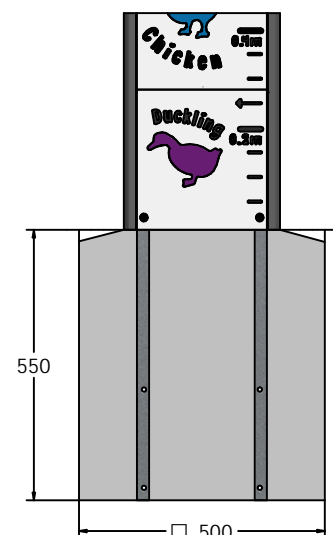

Product Information

FITMFRMRG - Farm Totem

BS EN 1176 - Designed to British & European Standards

MATERIALS

Panel - Two Colour **XDECO** High Density Polyethylene (HDPE)

Beam Edge - Extruded aluminium with powder coat finish

Rear View

DIMENSIONS

Foundation Detail:

TECHNICAL

Age Range: 2+ Years
Largest Part: FITMFRMRG - 332 x 1600 x 170mm
Total Weight: FITMFRMRG - 27kg
Surfacing: N/A

IMPORTANT: you must specify the colour option you require at the time of order if it is different from the colour listed/shown above, requirements are subject to availability at the time of order