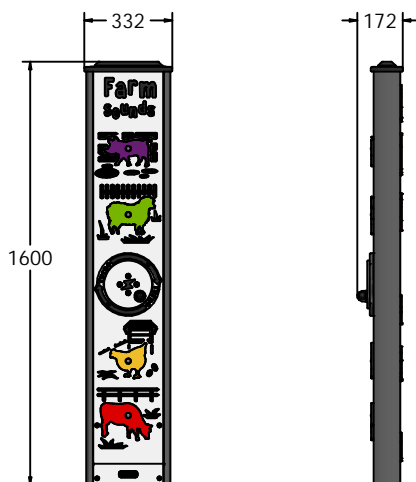

Product Information

FITMFRMRG - Farm Totem

BS EN 1176 - Designed to British & European Standards

MATERIALS

Panel - Two Colour **XDECO** High Density Polyethylene (HDPE)

Beam Edge - Extruded aluminium with powder coat finish

SUPPLY METHOD

Totem - Fully assembled

FEATURES:

 **ROTOGEN**- Human powered energy for electronics

 **INTERACTIVE**- Playback farm animal sounds

RotoGen • 
turn, power, play

ELECTRONICS

Front View

Rear View

DIMENSIONS

Foundation Detail:

TECHNICAL

Age Range: 2+ Years
Largest Part: FITMFRMRG - 332 x 1600 x 170mm
Total Weight: FITMFRMRG - 27kg
Surfacing: N/A

IMPORTANT: you must specify the colour option you require at the time of order if it is different from the colour listed/shown above, requirements are subject to availability at the time of order

Product Information

FITMFRMRG - Farm Totem

FEATURES

ROTOGEN - Human powered energy for electronics

MEASURE - Farm animal height comparison chart

SOUNDS - Pig, sheep, chicken & cow sounds

TOUCH - Finger trace animal outlines & names