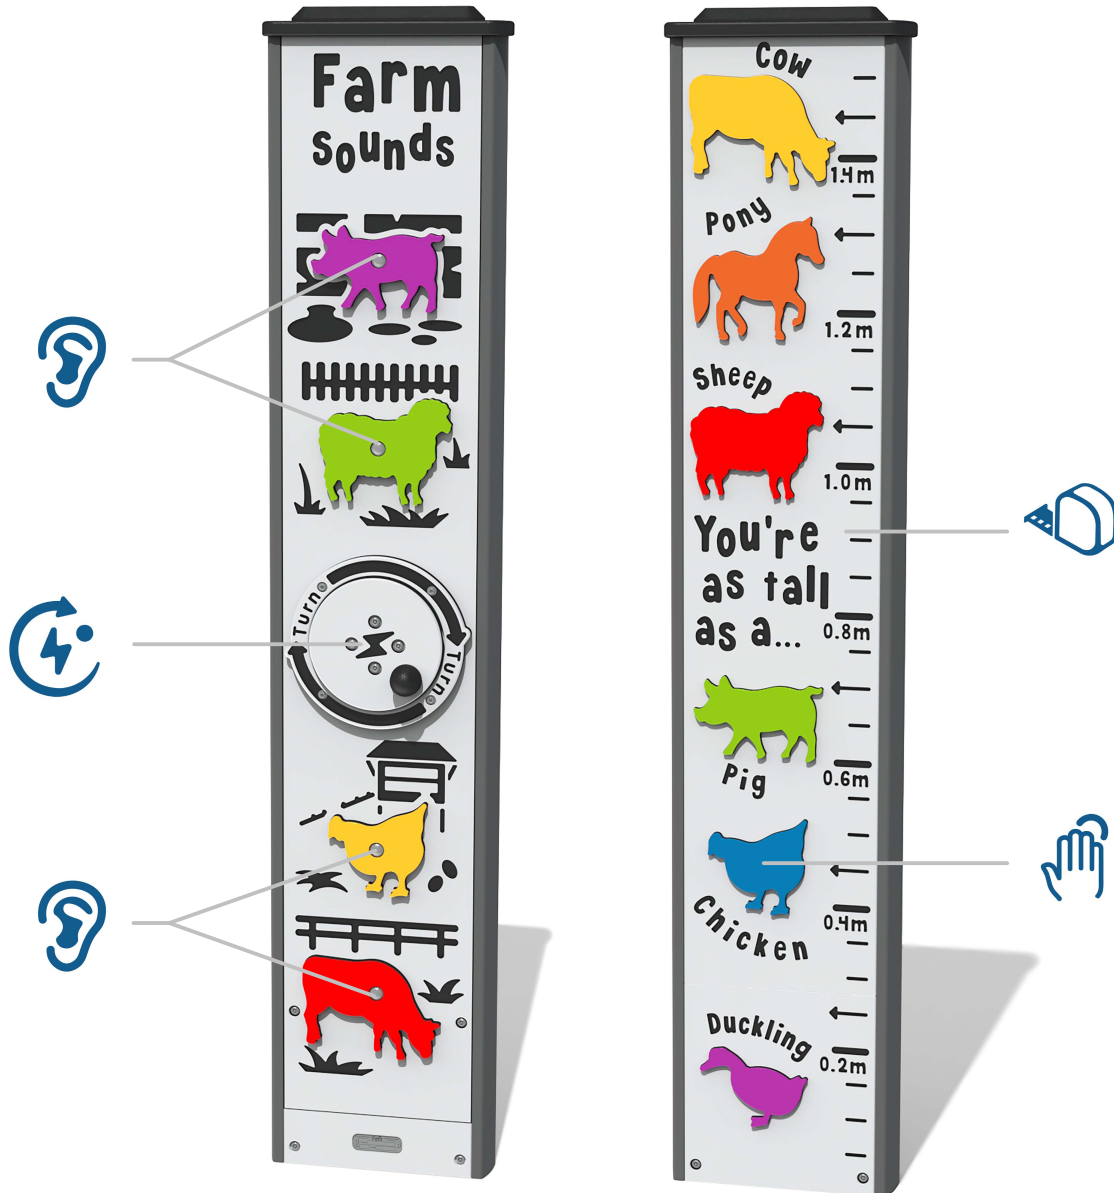

Product Information

FITMFRMRG - Farm Totem

BS EN 1176 - Designed to British & European Standards

MATERIALS

Panel - Two Colour **XDECO** High Density Polyethylene (HDPE)

Beam Edge - Extruded aluminium with powder coat finish

SUPPLY METHOD

Totem - Fully assembled

FEATURES:

 **ROTOGEN**- Human powered energy for electronics

 **INTERACTIVE**- Playback farm animal sounds

RotoGen • 
turn, power, play

ELECTRONICS

Front View

Rear View

DIMENSIONS

Foundation Detail:

TECHNICAL

Age Range: 2+ Years
Largest Part: FITMFRMRG - 332 x 1600 x 170mm
Total Weight: FITMFRMRG - 27kg
Surfacing: N/A

IMPORTANT: you must specify the colour option you require at the time of order if it is different from the colour listed/shown above, requirements are subject to availability at the time of order

Product Information

FITMFRMRG - Farm Totem

FEATURES

ROTOGEN - Human powered energy for electronics

MEASURE - Farm animal height comparison chart

SOUNDS - Pig, sheep, chicken & cow sounds

TOUCH - Finger trace animal outlines & names