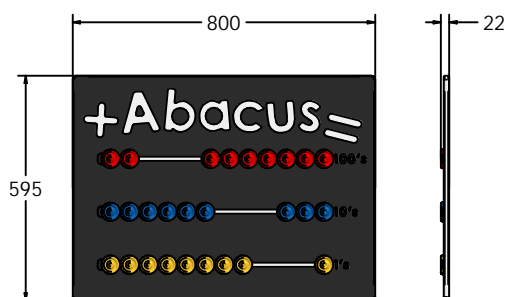

Panel - Pre-assembled singular panel

FEATURES

INCLUSIVE - Activity positioned at accessible height

SLIDERS - Moving counters

NUMBERS - Develops maths and counting skills

DIMENSIONS

FIABACUS6 Standard Panel
FIABACUS6 -AL-WP Panel with Alu Posts

FIABACUS3 Standard Panel
FIABACUS3-AL-WP Panel with Alu Posts

TECHNICAL

Age Range: 2+ Years
Largest Part: FIABACUS6 - 800 x 595 x 22mm
Total Weight: FIABACUS6 - 6.8kg
Surfacing: N/A

Age Range: 2+ Years
Largest Part: FIABACUS3 - 1200 x 800 x 22mm
Total Weight: FIABACUS3 - 13.3kg
Surfacing: N/A