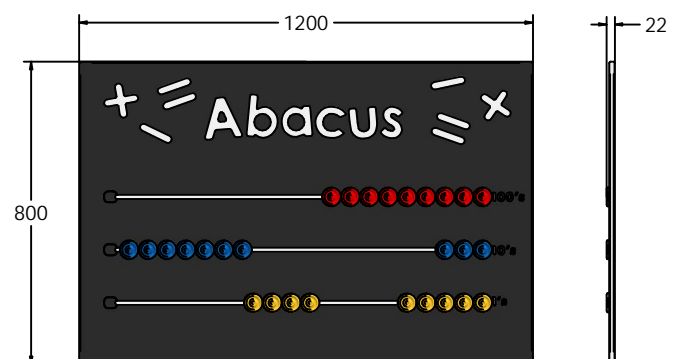

Product Information

FIABACUS - Abacus Sliders Play Panel

BS EN 1176 - Designed to British & European Standards

MATERIALS

Panel - Two Colour High Density Polyethylene (HDPE)

Counters - Coloured Nylon

SUPPLY METHOD

Panel - Pre-assembled singular panel

FEATURES

INCLUSIVE - Activity positioned at accessible height

SLIDERS - Moving counters

NUMBERS - Develops maths and counting skills

DIMENSIONS

FIABACUS6 Standard Panel
FIABACUS6 -AL-WP Panel with Alu Posts

FIABACUS3 Standard Panel
FIABACUS3-AL-WP Panel with Alu Posts

TECHNICAL

Age Range: 2+ Years
Largest Part: FIABACUS6 - 800 x 595 x 22mm
Total Weight: FIABACUS6 - 6.8kg
Surfacing: N/A

Age Range: 2+ Years
Largest Part: FIABACUS3 - 1200 x 800 x 22mm
Total Weight: FIABACUS3 - 13.3kg
Surfacing: N/A