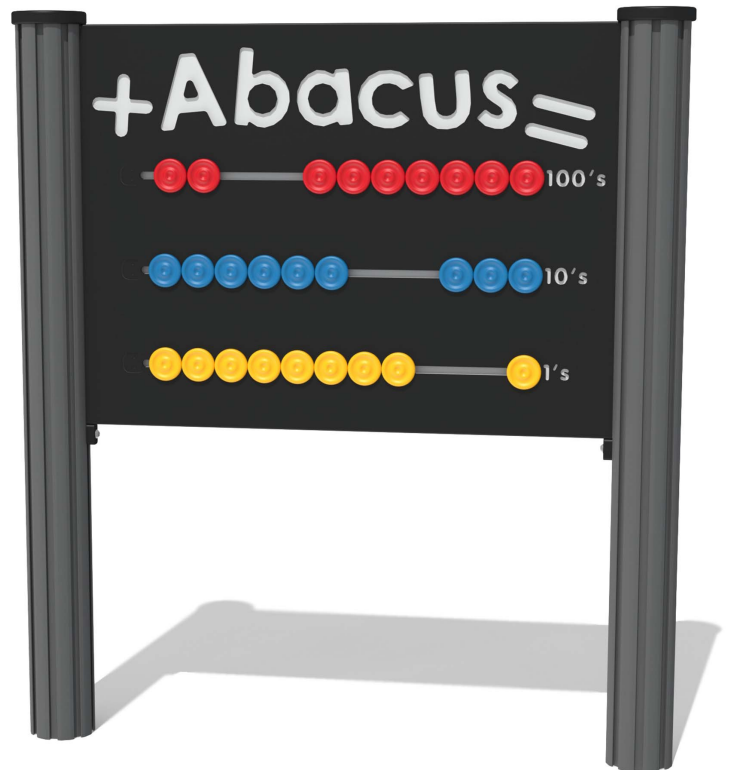

Product Information

FIABACUS - Abacus Sliders Play Panel

BS EN 1176 - Designed to British & European Standards

MATERIALS

Panel - Two Colour High Density Polyethylene (HDPE)

Counters - Coloured Nylon

SUPPLY METHOD

Panel - Pre-assembled singular panel

FEATURES

INCLUSIVE - Activity positioned at accessible height

SLIDERS - Moving counters

NUMBERS - Develops maths and counting skills

DIMENSIONS

FIABACUS6 Standard Panel
FIABACUS6 -AL-WP Panel with Alu Posts

FIABACUS3 Standard Panel
FIABACUS3-AL-WP Panel with Alu Posts

TECHNICAL

Age Range: 2+ Years
Largest Part: FIABACUS6 - 800 x 595 x 22mm
Total Weight: FIABACUS6 - 6.8kg
Surfacing: N/A

Age Range: 2+ Years
Largest Part: FIABACUS3 - 1200 x 800 x 22mm
Total Weight: FIABACUS3 - 13.3kg
Surfacing: N/A