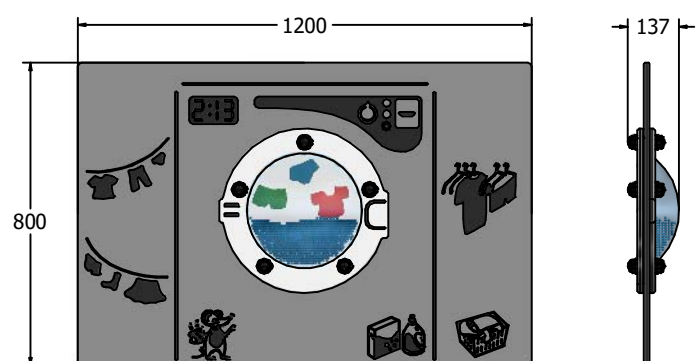

FEATURES

ROTATE - 360° turn insert

VISUAL - Moving coloured balls

SOUNDS - Swishing water balls

INCLUSIVE - Activity positioned at accessible height

DIMENSIONS

FIWASH6 Standard Panel
 FIWASH6-AL Panel with Edge Slots for Alu Posts
 FIWASH6-AL-WP Panel with Alu Posts

FIWASH3 Standard Panel
 FIWASH3-AL Panel with Edge Slots for Alu Posts
 FIWASH3-AL-WP Panel with Alu Posts

TECHNICAL

Age Range: 2+ Years
Largest Part: FIWASH6 - 800 x 595 x 137mm
Total Weight: FIWASH6 - 9.8kg
Surfacing: N/A

Age Range: 2+ Years
Largest Part: FIWASH3 - 1200 x 800 x 137mm
Total Weight: FIWASH3 - 16.6kg
Surfacing: N/A

IMPORTANT: you must specify the colour option you require at the time of order if it is different from the colour listed/shown above, requirements are subject to availability at the time of order