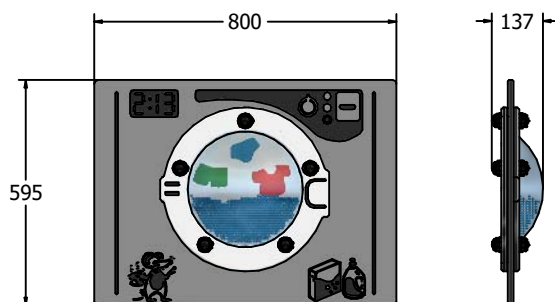

FEATURES

ROTATE - 360° turn insert

VISUAL - Moving coloured balls

SOUNDS - Swishing water balls

INCLUSIVE - Activity positioned at accessible height

DIMENSIONS

FIWASH6 Standard Panel
 FIWASH6-AL Panel with Edge Slots for Alu Posts
 FIWASH6-AL-WP Panel with Alu Posts

FIWASH3 Standard Panel
 FIWASH3-AL Panel with Edge Slots for Alu Posts
 FIWASH3-AL-WP Panel with Alu Posts

TECHNICAL

Age Range: 2+ Years
Largest Part: FIWASH6 - 800 x 595 x 137mm
Total Weight: FIWASH6 - 9.8kg
Surfacing: N/A

Age Range: 2+ Years
Largest Part: FIWASH3 - 1200 x 800 x 137mm
Total Weight: FIWASH3 - 16.6kg
Surfacing: N/A

IMPORTANT: you must specify the colour option you require at the time of order if it is different from the colour listed/shown above, requirements are subject to availability at the time of order