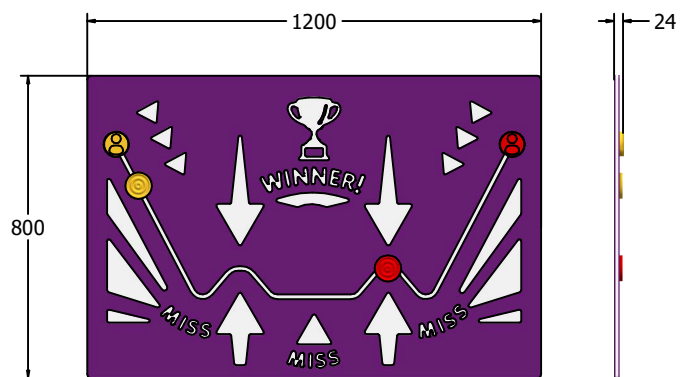

### SUPPLY METHOD

Panel - Singular panel

### FEATURES

**INCLUSIVE** - Accessible activity and panel height

**COUNTER DROP** - Pin point balance game

## DIMENSIONS

FIPIP6 Standard Panel  
FIPIP6-AL-WP Panel with Alu Posts

FIPIP3 Standard Panel  
FIPIP3-AL-WP Panel with Alu Posts

## TECHNICAL

**Age Range:** 2+ Years  
**Largest Part:** FIPIP6 - 595 x 800 x 24mm  
**Total Weight:** FIPIP6 - 6.5kg  
**Surfacing:** N/A

**Age Range:** 2+ Years  
**Largest Part:** FIPIP3 - 800 x 1200 x 24mm  
**Total Weight:** FIPIP3 - 13kg  
**Surfacing:** N/A