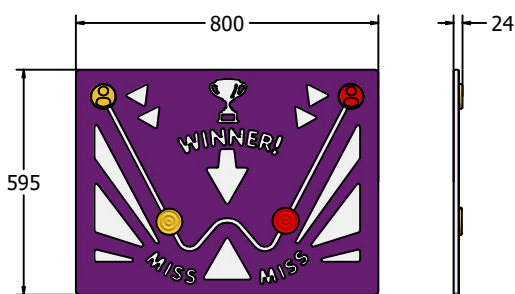

### SUPPLY METHOD

Panel - Singular panel

### FEATURES

**INCLUSIVE** - Accessible activity and panel height

**COUNTER DROP** - Pin point balance game

## DIMENSIONS

FIPIP6 Standard Panel  
FIPIP6-AL-WP Panel with Alu Posts

FIPIP3 Standard Panel  
FIPIP3-AL-WP Panel with Alu Posts

## TECHNICAL

**Age Range:** 2+ Years  
**Largest Part:** FIPIP6 - 595 x 800 x 24mm  
**Total Weight:** FIPIP6 - 6.5kg  
**Surfacing:** N/A

**Age Range:** 2+ Years  
**Largest Part:** FIPIP3 - 800 x 1200 x 24mm  
**Total Weight:** FIPIP3 - 13kg  
**Surfacing:** N/A