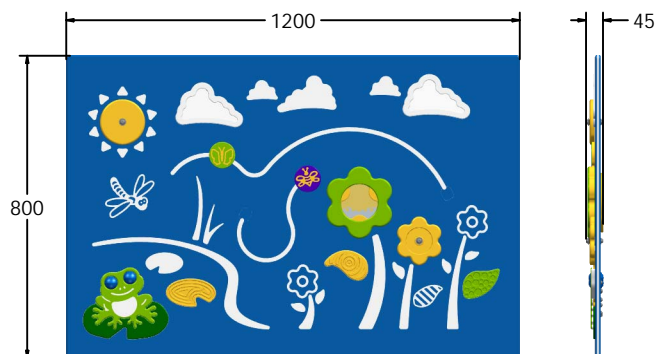

FEATURES

-  **ROLLERBALL** - Frog eyes
-  **SLIDERS** - Bee & butterfly counters
-  **ROTATE** - Sun & flower discs
-  **MIRROR** - Reflective clouds

DIMENSIONS

FIMINSEN6 Standard Panel
FIMINSEN6-AL-WP Panel with Alu Posts

FIMINSEN3 Standard Panel
FIMINSEN3-AL-WP Panel with Alu Posts

TECHNICAL

Age Range: 2+ Years
Largest Part: FIMINSEN6 - 800 x 595 x 45mm
Total Weight: FIMINSEN6 - 7.8kg
Surfacing: N/A

Age Range: 2+ Years
Largest Part: FIMINSEN3 - 1200 x 800 x 45mm
Total Weight: FIMINSEN3 - 14.6kg
Surfacing: N/A