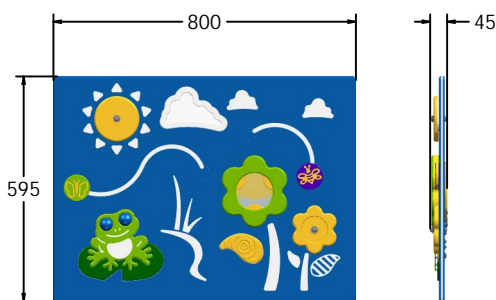

Product Information

FIMINSEN - Minibeast Sensory Play Panel

BS EN 1176 - Designed to British & European Standards

MATERIALS

Panel - Two Colour High Density Polyethylene (HDPE)

SUPPLY METHOD

Panel - Singular panel

FEATURES

-  **ROLLERBALL** - Frog eyes
-  **SLIDERS** - Bee & butterfly counters
-  **ROTATE** - Sun & flower discs
-  **MIRROR** - Reflective clouds

DIMENSIONS

FIMINSEN6 Standard Panel
FIMINSEN6-AL-WP Panel with Alu Posts

FIMINSEN3 Standard Panel
FIMINSEN3-AL-WP Panel with Alu Posts

TECHNICAL

Age Range: 2+ Years
Largest Part: FIMINSEN6 - 800 x 595 x 45mm
Total Weight: FIMINSEN6 - 7.8kg
Surfacing: N/A

Age Range: 2+ Years
Largest Part: FIMINSEN3 - 1200 x 800 x 45mm
Total Weight: FIMINSEN3 - 14.6kg
Surfacing: N/A