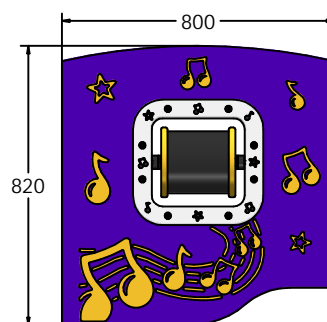

### MATERIALS

Panel - Two Colour High Density Polyethylene(HDPE)

Melody Wheel - High Density Polyethylene (HDPE)

### FEATURES

-  **MUSICAL** - Hidden cam strikes chimes inside
-  **ROTATE** - Spin at various speeds
-  **INCLUSIVE** - Wheel positioned at easily accessible height

### DIMENSIONS

FIMUMW6 Standard Panel  
FIMUMW6 -AL-WP Panel with Alu Posts

FIMUMW3 Standard Panel  
FIMUMW3 -AL-WP Panel with Alu Posts

### TECHNICAL

**Age Range:** 2+ Years  
**Largest Part:** FIMUMW6 - 800 x 595 x 205mm  
**Total Weight:** FIMUMW6 - 10.5kg  
**Surfacing:** N/A

**Age Range:** 2+ Years  
**Largest Part:** FIMUMW3 - 800 x 820 x 205mm  
**Total Weight:** FIMUMW3 - 13kg  
**Surfacing:** N/A