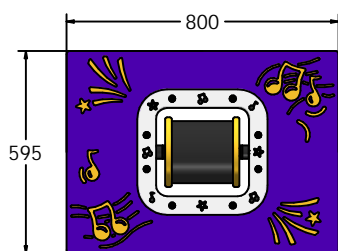

DIMENSIONS

FIMUMW6 Standard Panel
FIMUMW6 -AL-WP Panel with Alu Posts