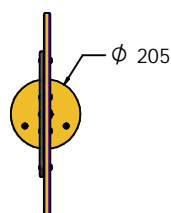

### FEATURES

-  **MUSICAL** - Hidden cam strikes chimes inside
-  **ROTATE** - Spin at various speeds
-  **INCLUSIVE** - Wheel positioned at easily accessible height

### DIMENSIONS

FIMUMW6 Standard Panel  
FIMUMW6 -AL-WP Panel with Alu Posts

FIMUMW3 Standard Panel  
FIMUMW3 -AL-WP Panel with Alu Posts

### TECHNICAL

**Age Range:** 2+ Years  
**Largest Part:** FIMUMW6 - 800 x 595 x 205mm  
**Total Weight:** FIMUMW6 - 10.5kg  
**Surfacing:** N/A

**Age Range:** 2+ Years  
**Largest Part:** FIMUMW3 - 800 x 820 x 205mm  
**Total Weight:** FIMUMW3 - 13kg  
**Surfacing:** N/A