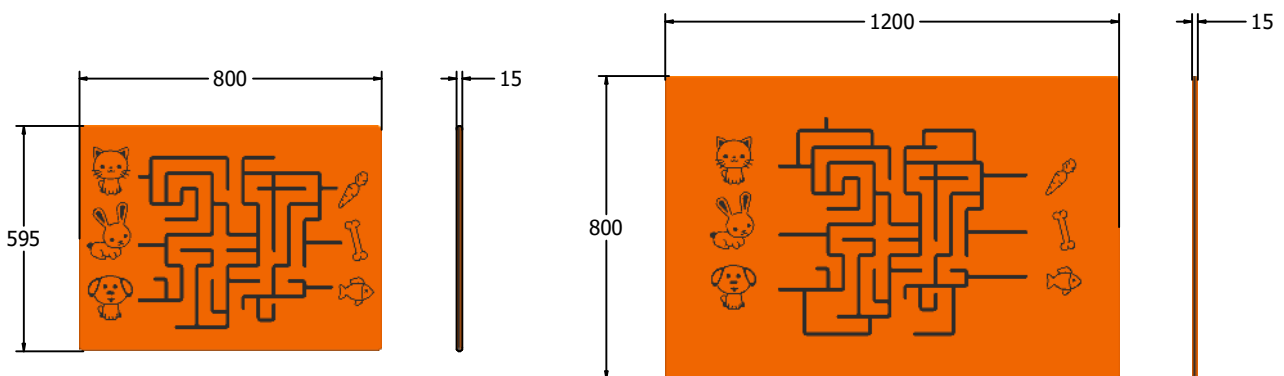

Product Information

FIMZPF - Pet Food Play Panel

BS EN 1176 - Designed to British & European Standards

MATERIALS

Panel - Two Colour High Density Polyethylene (HDPE)

SUPPLY METHOD

Panel - Singular panel

DIMENSIONS

FIMZPF6 Standard Panel
 FIMZPF6-AL Panel with Edge Slots for Alu Posts
 FIMZPF6-AL-WP Panel with Alu Posts

FIMZPF3 Standard Panel
 FIMZPF3-AL Panel with Edge Slots for Alu Posts
 FIMZPF3-AL-WP Panel with Alu Posts

TECHNICAL

Age Range: 2+ Years
 Largest Part: FIMZPF6 - 595 x 800 x 15mm
 Total Weight: FIMZPF6 - 6.5kg
 Surfacing: N/A

Age Range: 2+ Years
 Largest Part: FIMZPF3 - 800 x 1200 x 15mm
 Total Weight: FIMZPF3 - 13.5kg
 Surfacing: N/A