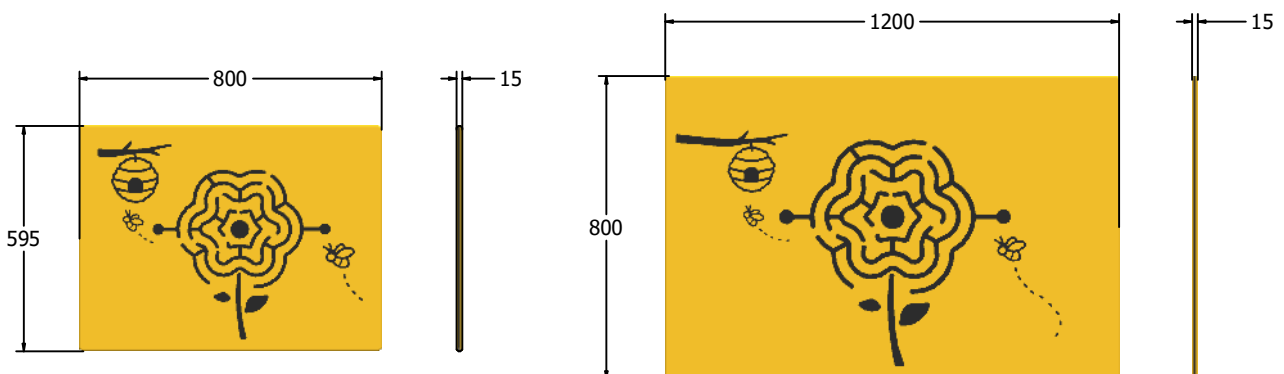

DIMENSIONS

FIMZHH6 Standard Panel
FIMZHH6-AL Panel with Edge Slots for Alu Posts
FIMZHH6-AL-WP Panel with Alu Posts

FIMZHH3 Standard Panel
FIMZHH3-AL Panel with Edge Slots for Alu Posts
FIMZHH3-AL-WP Panel with Alu Posts

TECHNICAL

Age Range: 2+ Years
Largest Part: FIMZHH6 - 595 x 800 x 15mm
Total Weight: FIMZHH6 - 6.5kg
Surfacing: N/A

Age Range: 2+ Years
Largest Part: FIMZHH3 - 800 x 1200 x 15mm
Total Weight: FIMZHH3 - 13.5kg
Surfacing: N/A

IMPORTANT: you must specify the colour option you require at the time of order if it is different from the colour listed/shown above, requirements are subject to availability at the time of order