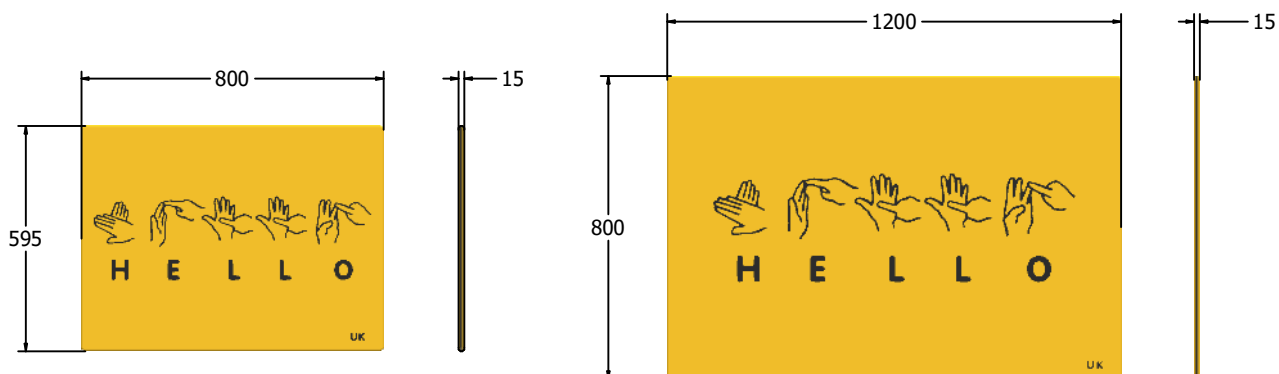

DIMENSIONS

FIHESUK6 Standard Panel
FIHESUK6-AL Panel with Edge Slots for Alu Posts
FIHESUK6-AL-WP Panel with Alu Posts

FIHESUK3 Standard Panel
FIHESUK3-AL Panel with Edge Slots for Alu Posts
FIHESUK3-AL-WP Panel with Alu Posts

TECHNICAL

Age Range: 2+ Years
Largest Part: FIHESUK6 - 595 x 800 x 15mm
Total Weight: FIHESUK6 - 6.5kg
Surfacing: N/A

Age Range: 2+ Years
Largest Part: FIHESUK3 - 800 x 1200 x 15mm
Total Weight: FIHESUK3 - 13.5kg
Surfacing: N/A

IMPORTANT: you must specify the colour option you require at the time of order if it is different from the colour listed/shown above, requirements are subject to availability at the time of order