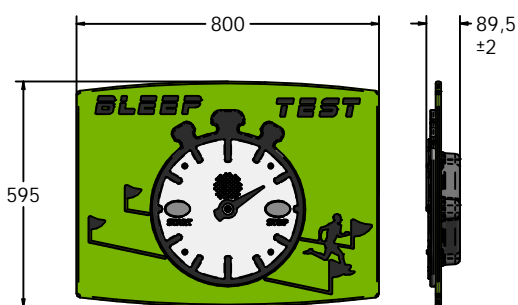

Product Information

FIPTBT - PlayTronic Bleep Test Play Panel

BS EN 1176 - Designed to British & European Standards

MATERIALS

Panel - Two Colour  High Density Polyethylene (HDPE)

SUPPLY METHOD

Panel - Fully assembled

FEATURES

 **BATTERY** - Battery powered PlayTronic Sounds

 **TIMER** - Touch sensor Timer

PlayTronic
outdoor electronics

ELECTRONICS

DIMENSIONS

FIPTBT6

FIPTBT6-AL - With Edge Slots For Alu Posts

FIPTBT3

FIPTBT3-AL - With Edge Slots For Alu Posts

TECHNICAL

Age Range: 2+ Years
Largest Part: 595 x 800 x 89.5mm
Total Weight: 9.5kg
Surfacing: N/A

Age Range: 2+ Years
Largest Part: 1200 x 800 x 89.5mm
Total Weight: 15.5kg
Surfacing: N/A