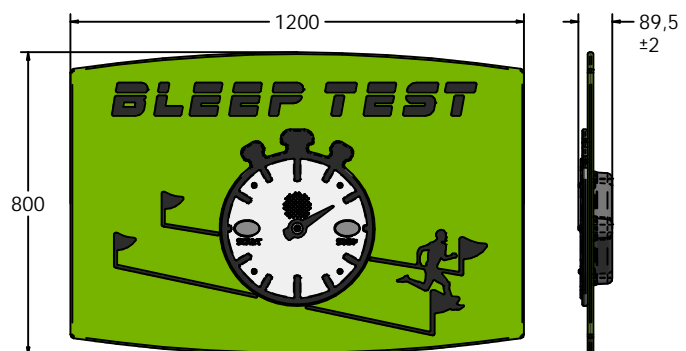

Product Information

FIPTBT - PlayTronic Bleep Test Play Panel

BS EN 1176 - Designed to British & European Standards

MATERIALS

Panel - Two Colour  High Density Polyethylene (HDPE)

SUPPLY METHOD

Panel - Fully assembled

FEATURES

 **BATTERY** - Battery powered PlayTronic Sounds

 **TIMER** - Touch sensor Timer

PlayTronic
outdoor electronics

ELECTRONICS

DIMENSIONS

FIPTBT6

FIPTBT6-AL - With Edge Slots For Alu Posts

FIPTBT3

FIPTBT3-AL - With Edge Slots For Alu Posts

TECHNICAL

Age Range: 2+ Years
Largest Part: 595 x 800 x 89.5mm
Total Weight: 9.5kg
Surfacing: N/A

Age Range: 2+ Years
Largest Part: 1200 x 800 x 89.5mm
Total Weight: 15.5kg
Surfacing: N/A