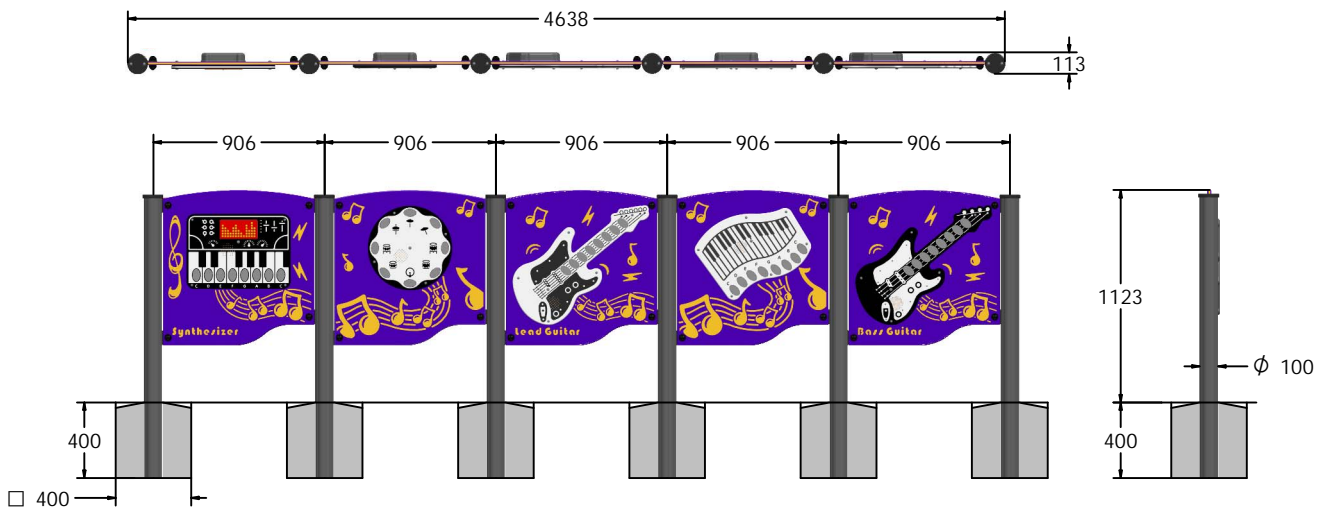

Product Information

FIMUSYM4-AL-WP - Symphony No4 - Musical Set

BS EN 1176 - Designed to British & European Standards

MATERIALS

Panels - Two Colour High Density Polyethylene (HDPE)

Posts - Extruded aluminium post with powder coat finish

SUPPLY METHOD

Panels - Pre-assembled

Posts - Supplied with brackets & post caps

ELECTRONICS

Possible layout options to suit your space

DIMENSIONS

TECHNICAL

Item	Code	Description	Qty
1	FIPTBASS3	PlayTronic Bass Guitar Musical Panel	1
2	FIPTDRUMS3	PlayTronic Drums Musical Panel	1
3	FIPTLEAD3	PlayTronic Lead Guitar Musical Panel	1
4	FIPTPIANO3	PlayTronic Piano Play Panel	1
5	FIPTSYNTH3	Playtronic Synthesizer Musical Panel	1

Age Range: 2+ Years
Largest Part: Posts (x6) - 1500 x ϕ 110mm
Heaviest Part: FIPTSYNTH3 - 15kg Approx.
Total Weight: 105kg Approx.
Surfacing: N/A

IMPORTANT: you must specify the colour option you require at the time of order if it is different from the colour listed/shown above, requirements are subject to availability at the time of order