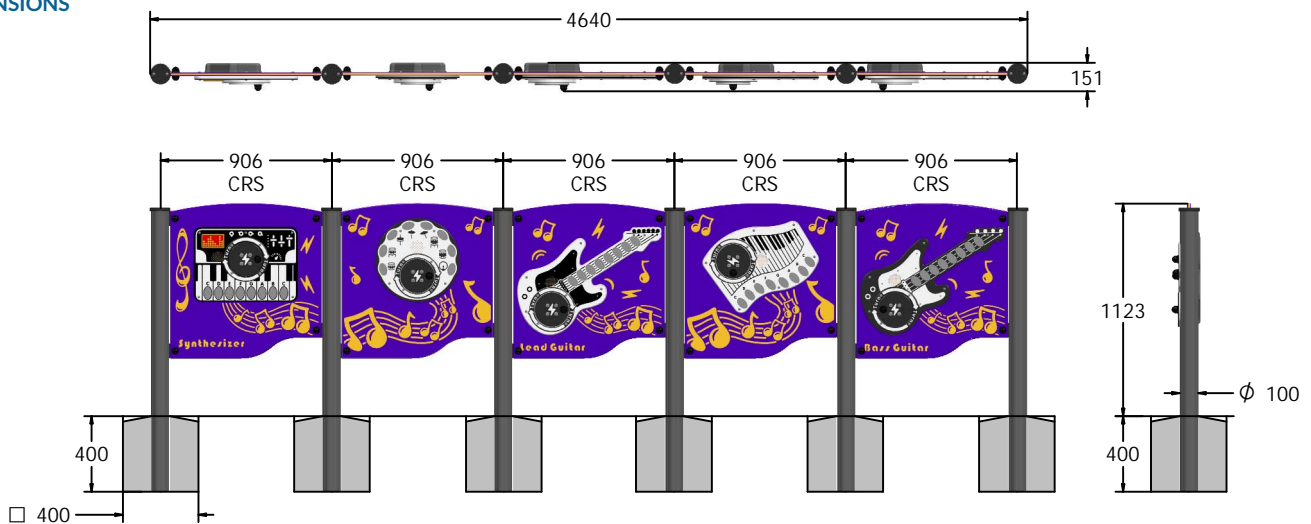

Product Information

FIMUSYM3-AL-WP - Symphony No3 - Musical Set

BS EN 1176 - Designed to British & European Standards

MATERIALS

Panels - Two Colour High Density Polyethylene (HDPE)

Posts - Extruded aluminium post with powder coat finish

SUPPLY METHOD

Panels - Pre-assembled

Posts - Supplied with brackets & post caps

ELECTRONICS

Possible layout options to suit your space

DIMENSIONS

TECHNICAL

Item	Code	Description	Qty
1	FIPTBASSRG3	RotoGen Bass Guitar Musical Panel	1
2	FIPTDRUMSRG3	Rotogen Drums Musical Panel	1
3	FIPTLEADRG3	RotoGen Lead Guitar Musical Panel	1
4	FIPTPIANORG3	RotoGen Piano Musical Panel	1
5	FIPTSYNTHRG3	RotoGen Synthesizer Musical Panel	1

Age Range: 2+ Years
Largest Part: Posts (x6) - 1500 x ϕ 110mm
Heaviest Part: FIPTSYNTHRG3 - 19kg Approx.
Total Weight: 120kg Approx.
Surfacing: N/A

IMPORTANT: you must specify the colour option you require at the time of order if it is different from the colour listed/shown above, requirements are subject to availability at the time of order