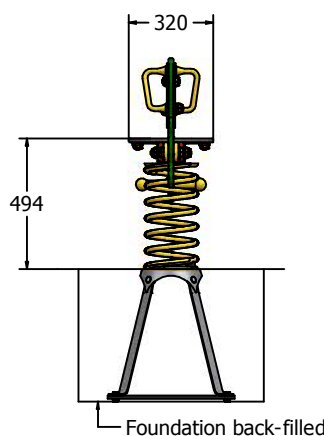

## FS1009 - Sit-On Dog Spring Rocker

High Quality Steel Spring

Smooth Polydek Seat

Designed to British & European  
Standard BS EN 1176

- Supply Method
- Dog Assembly  
Assembled (Seat Loose) with Fixing Pack & Instructions.
- 400mm Spring Assembly  
Fully Assembled
- Ground Anchor  
Loose Components with Fixing Pack & Instructions

Age Range: 2+ Years  
 Largest Part: Dog Assembly - 523 x 908 x 204mm  
 Heaviest Part: Spring Assembly 20 Kg approx.  
 Total Weight: 30 Kg approx.  
 FFH (Free Fall Height) 494mm  
 Surfacing : 1m from extremes of equipment with a Critical Fall Height in excess of 494mm