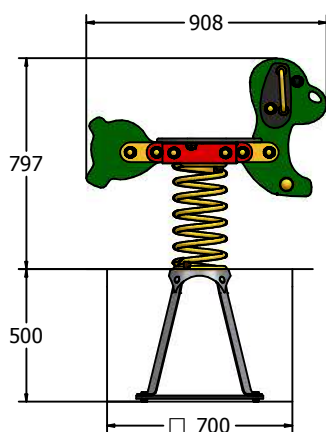

## FS1009 - Sit-On Dog Spring Rocker

High Quality Steel Spring

Smooth Polydek Seat

Designed to British & European  
Standard BS EN 1176

- Supply Method
- Dog Assembly  
Assembled (Seat Loose) with Fixing Pack & Instructions.
- 400mm Spring Assembly  
Fully Assembled
- Ground Anchor  
Loose Components with Fixing Pack & Instructions

Age Range: 2+ Years  
 Largest Part: Dog Assembly - 523 x 908 x 204mm  
 Heaviest Part: Spring Assembly 20 Kg approx.  
 Total Weight: 30 Kg approx.  
 FFH (Free Fall Height) 494mm  
 Surfacing : 1m from extremes of equipment with a Critical Fall Height in excess of 494mm