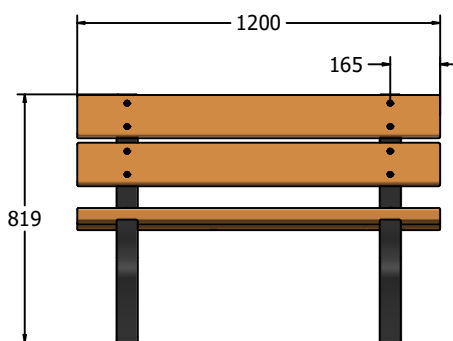

Product Information

VELANG - Langford Bench (1200mm/1800mm)

BS EN 1176 - Designed to British & European Standards

MATERIALS

LumbeRock - Made from 100% recycled HDPE milk bottles with a wood grain finish

Bench Ends - Recycled moulded plastic with heavy texture finish

SUPPLY METHOD

Bench - Supplied Flat-Packed or Fully-Assembled (Extra Cost)

VELANG18 - Langford Bench - 1800mm

Surface Brackets (FURNSBRKTS) or In-ground Brackets (FURNGBRKTS) Sold Separately.

Themed or Personalised Engraving Available for Bench Backs

DIMENSIONS

VELANG12

VELANG18

TECHNICAL

Age Range: 3+ Years
Largest Part: (VELANG12) Bench Plank - 140 x 38 x 1200mm
Heaviest Part: (VELANG12) Bench Leg - 9kg Approx.
Total Weight: VELANG12 - 45kg Approx.
Surfacing: N/A

Age Range: 3+ Years
Largest Part: (VELANG18) Bench Plank - 140 x 38 x 1800mm
Heaviest Part: (VELANG18) Bench Leg - 9.5kg Approx.
Total Weight: VELANG18 - 65kg Approx.
Surfacing: N/A

IMPORTANT: you must specify the colour option you require at the time of order if it is different from the colour listed/shown above, requirements are subject to availability at the time of order