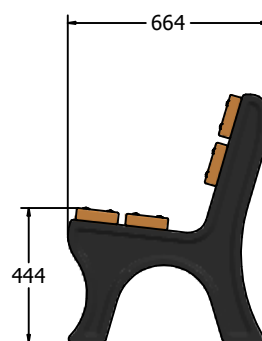

Product Information

VELANG - Langford Bench (1200mm/1800mm)

BS EN 1176 - Designed to British & European Standards

MATERIALS

LumbeRock - Made from 100% recycled HDPE milk bottles with a wood grain finish

Bench Ends - Recycled moulded plastic with heavy texture finish

SUPPLY METHOD

Bench - Supplied Flat-Packed or Fully-Assembled (Extra Cost)

VELANG18 - Langford Bench - 1800mm

Surface Brackets (FURNSBRKTS) or In-ground Brackets (FURNGBRKTS) Sold Separately.

Themed or Personalised Engraving Available for Bench Backs

DIMENSIONS

VELANG12

VELANG18

TECHNICAL

Age Range: 3+ Years
Largest Part: (VELANG12) Bench Plank - 140 x 38 x 1200mm
Heaviest Part: (VELANG12) Bench Leg - 9kg Approx.
Total Weight: VELANG12 - 45kg Approx.
Surfacing: N/A

Age Range: 3+ Years
Largest Part: (VELANG18) Bench Plank - 140 x 38 x 1800mm
Heaviest Part: (VELANG18) Bench Leg - 9.5kg Approx.
Total Weight: VELANG18 - 65kg Approx.
Surfacing: N/A

IMPORTANT: you must specify the colour option you require at the time of order if it is different from the colour listed/shown above, requirements are subject to availability at the time of order