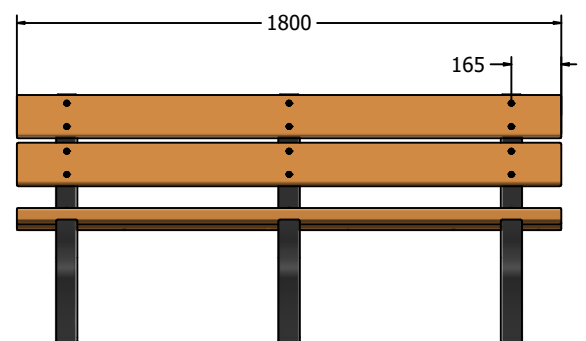

Product Information

VELANG - Langford Bench (1200mm/1800mm)

BS EN 1176 - Designed to British & European Standards

MATERIALS

LumbeRock - Made from 100% recycled HDPE milk bottles with a wood grain finish

Bench Ends - Recycled moulded plastic with heavy texture finish

SUPPLY METHOD

Bench - Supplied Flat-Packed or Fully-Assembled (Extra Cost)

VELANG18 - Langford Bench - 1800mm

Surface Brackets (FURNSBRKTS) or In-ground Brackets (FURNGBRKTS) Sold Separately.

Themed or Personalised Engraving Available for Bench Backs

DIMENSIONS

VELANG12

VELANG18

TECHNICAL

Age Range: 3+ Years
Largest Part: (VELANG12) Bench Plank - 140 x 38 x 1200mm
Heaviest Part: (VELANG12) Bench Leg - 9kg Approx.
Total Weight: VELANG12 - 45kg Approx.
Surfacing: N/A

Age Range: 3+ Years
Largest Part: (VELANG18) Bench Plank - 140 x 38 x 1800mm
Heaviest Part: (VELANG18) Bench Leg - 9.5kg Approx.
Total Weight: VELANG18 - 65kg Approx.
Surfacing: N/A

IMPORTANT: you must specify the colour option you require at the time of order if it is different from the colour listed/shown above, requirements are subject to availability at the time of order