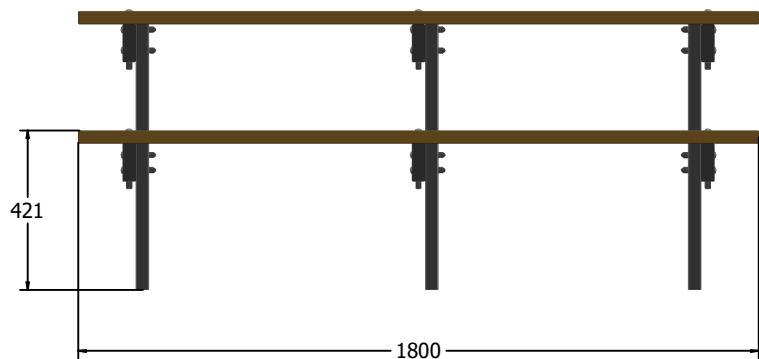

Product Information

VEAPNTS18 - 1800 Recycled Plastic Picnic Table

BS EN 1176 - Designed to British & European Standards

MATERIALS

Recycled Profiles - Made from 100% recycled plastic

SUPPLY METHOD

Picnic Table - Supplied Fully-Assembled

FEATURES

 **SOCIAL** - Seat multiple people together

 **Recycled** - Reduces Waste sent to landfill

DIMENSIONS

TECHNICAL

Age Range: 2+ Years
 Largest Part: 1200mm x 1800mm x 736mm
 Total Weight: 70kg Approx.
 Surfacing: N/A