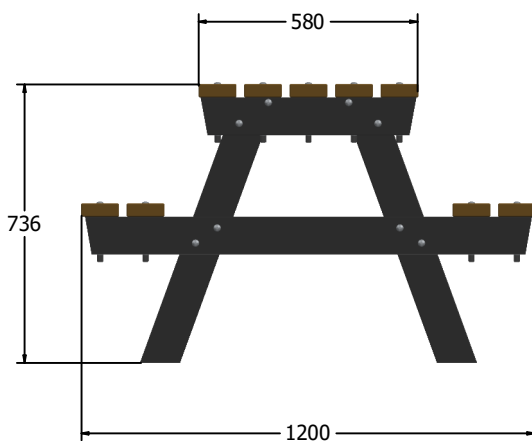

Product Information

VEAPNTS18 - 1800 Recycled Plastic Picnic Table

BS EN 1176 - Designed to British & European Standards

MATERIALS

Recycled Profiles - Made from 100% recycled plastic

SUPPLY METHOD

Picnic Table - Supplied Fully-Assembled

FEATURES

 **SOCIAL** - Seat multiple people together

 **Recycled** - Reduces Waste sent to landfill

DIMENSIONS

TECHNICAL

Age Range: 2+ Years
 Largest Part: 1200mm x 1800mm x 736mm
 Total Weight: 70kg Approx.
 Surfacing: N/A