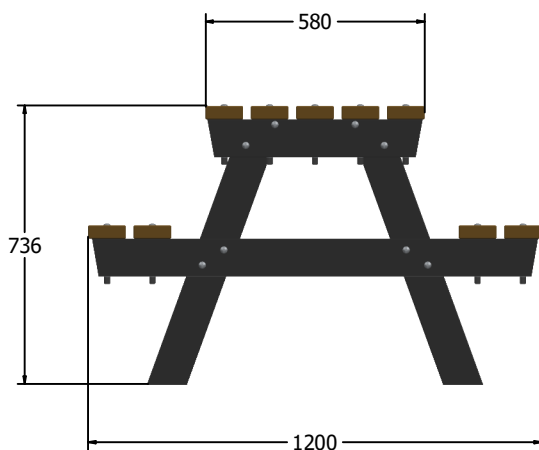

### SUPPLY METHOD

Picnic Table - Supplied Fully-Assembled

### DIMENSIONS

### TECHNICAL

Age Range: 2+ Years  
 Largest Part: 1200mm x 1500mm x 736mm  
 Total Weight: 65kg Approx.  
 Surfacing: N/A

IMPORTANT: you must specify the colour option you require at the time of order if it is different from the colour listed/shown above, requirements are subject to availability at the time of order