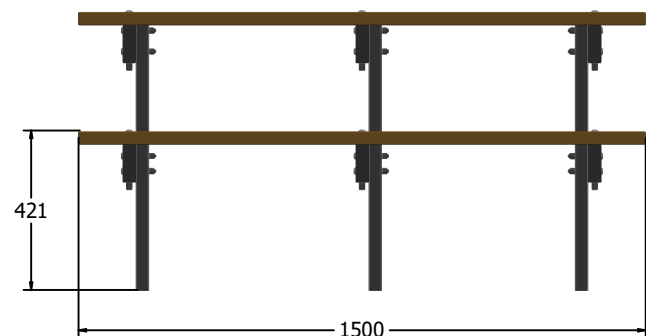

### SUPPLY METHOD

Picnic Table - Supplied Fully-Assembled

### DIMENSIONS

### TECHNICAL

Age Range: 2+ Years  
 Largest Part: 1200mm x 1500mm x 736mm  
 Total Weight: 65kg Approx.  
 Surfacing: N/A

IMPORTANT: you must specify the colour option you require at the time of order if it is different from the colour listed/shown above, requirements are subject to availability at the time of order