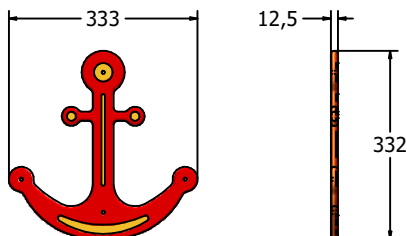

Product Information

Ship Themed Play Accessories

BS EN 1176 - Designed to British & European Standards

MATERIALS

Panels - Two Colour High Density Polyethylene (HDPE)

SUPPLY METHOD

Panels - Singular panels

DIMENSIONS

FIANCHOR - Ships Anchor - 0.4 kg

FISHIPWHEEL - Ships Wheel - 0.6 kg

FIPOINT - Port Hole - 0.3 kg

FIFLAG - Pirate Flag - 1.2 kg (single sided)
FIFLAGDS - Pirate Flag - 1.2 kg (double sided)

TECHNICAL

Age Range: 2+ Years
Surfacing: N/A