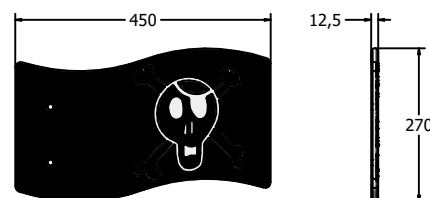

Product Information

Ship Themed Play Accessories

BS EN 1176 - Designed to British & European Standards

MATERIALS

Panels - Two Colour High Density Polyethylene (HDPE)

SUPPLY METHOD

Panels - Singular panels

DIMENSIONS

FIANCHOR - Ships Anchor - 0.4 kg

FISHIPWHEEL - Ships Wheel - 0.6 kg

FIPOINT - Port Hole - 0.3 kg

FIFLAG - Pirate Flag - 1.2 kg (single sided)
FIFLAGDS - Pirate Flag - 1.2 kg (double sided)

TECHNICAL

Age Range: 2+ Years
Surfacing: N/A