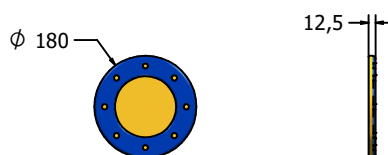

Product Information

Ship Themed Play Accessories

BS EN 1176 - Designed to British & European Standards

MATERIALS

Panels - Two Colour High Density Polyethylene (HDPE)

SUPPLY METHOD

Panels - Singular panels

DIMENSIONS

FIANCHOR - Ships Anchor - 0.4 kg

FISHIPWHEEL - Ships Wheel - 0.6 kg

FIPOINT - Port Hole - 0.3 kg

FIFLAG - Pirate Flag - 1.2 kg (single sided)
FIFLAGDS - Pirate Flag - 1.2 kg (double sided)

TECHNICAL

Age Range: 2+ Years
Surfacing: N/A