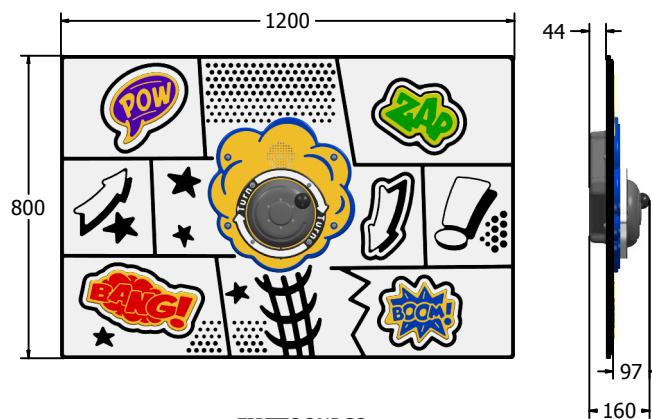

Product Information

PlayTronic RotoGen Cartoon Sounds Play Panel

Turn the handle to generate power.
Plays various funny cartoon sounds

- Supplied as insert only
- Auto play upon turning
- User generated power
- Designed to British & European Standard BS EN 1176

FIPTTOONRG6

FIPTTOONRG3

Age Range: 2+ Years
Largest Part: FIPTTOONRG6 - 800x595x160
Heaviest Part: FIPTTOONRG6 - 13.5Kg
Total Weight: FIPTTOONRG6 - 13.5Kg
Surfacing : N/A

Minimum Inspection Schedule	
Inspection Type	Inspection Frequency
Visual	Every Month
Functionality	Every Month
Comprehensive	Every 6 Months

Age Range: 2+ Years
Largest Part: FIPTTOONRG3 - 1200x800x160
Heaviest Part: FIPTTOONRG3 - 23Kg
Total Weight: FIPTTOONRG3 - 23Kg
Surfacing : N/A

Material: **Densetec XD** - High Density Polyethylene (HDPE) with a recycled black core and an orange peel texture finish