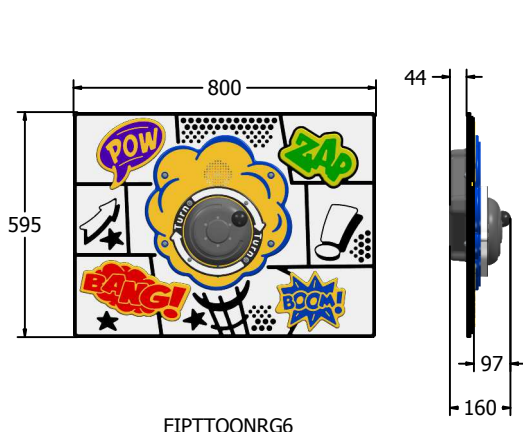

Product Information

PlayTronic RotoGen Cartoon Sounds Play Panel

Turn the handle to generate power.
Plays various funny cartoon sounds

- Supplied as insert only
- Auto play upon turning
- User generated power
- Designed to British & European Standard BS EN 1176

FIPTTOONRG6

FIPTTOONRG3

Age Range: 2+ Years
Largest Part: FIPTTOONRG6 - 800x595x160
Heaviest Part: FIPTTOONRG6 - 13.5Kg
Total Weight: FIPTTOONRG6 - 13.5Kg
Surfacing : N/A

Minimum Inspection Schedule	
Inspection Type	Inspection Frequency
Visual	Every Month
Functionality	Every Month
Comprehensive	Every 6 Months

Age Range: 2+ Years
Largest Part: FIPTTOONRG3 - 1200x800x160
Heaviest Part: FIPTTOONRG3 - 23Kg
Total Weight: FIPTTOONRG3 - 23Kg
Surfacing : N/A

Material: **Densetec XD** - High Density Polyethylene (HDPE) with a recycled black core and an orange peel texture finish