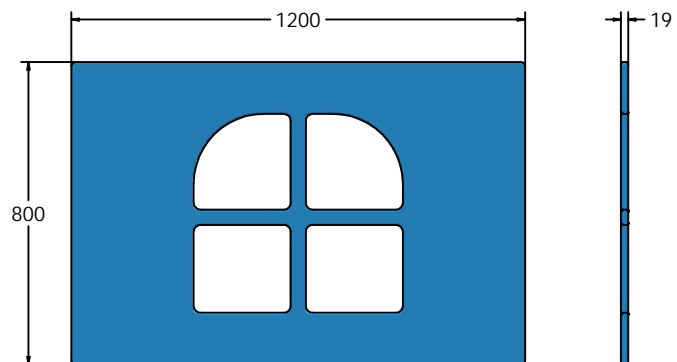

### SUPPLY METHOD

Panel - Singular panel

### FEATURES

**INCLUSIVE** - Window positioned at accessible height

**WINDOW** - Cut-through window sections

### DIMENSIONS

FIWINDOW6 Standard Panel  
FIWINDOW6 -AL-WP Panel with Alu Posts

FIWINDOW3 Standard Panel  
FIWINDOW3 -AL-WP Panel with Alu Posts

### TECHNICAL

**Age Range:** 2+ Years  
**Largest Part:** FIWINDOW6 - 800 x 595 x 19mm  
**Total Weight:** FIWINDOW6 - 4.5kg  
**Surfacing:** N/A

**Age Range:** 2+ Years  
**Largest Part:** FIWINDOW3 - 1200 x 800 x 19mm  
**Total Weight:** FIWINDOW3 - 10.5kg  
**Surfacing:** N/A