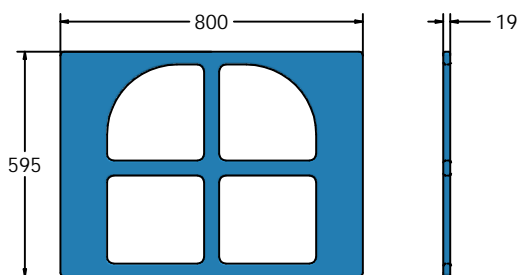

### SUPPLY METHOD

Panel - Singular panel

### FEATURES

**INCLUSIVE** - Window positioned at accessible height

**WINDOW** - Cut-through window sections

### DIMENSIONS

FIWINDOW6 Standard Panel  
FIWINDOW6 -AL-WP Panel with Alu Posts

FIWINDOW3 Standard Panel  
FIWINDOW3 -AL-WP Panel with Alu Posts

### TECHNICAL

**Age Range:** 2+ Years  
**Largest Part:** FIWINDOW6 - 800 x 595 x 19mm  
**Total Weight:** FIWINDOW6 - 4.5kg  
**Surfacing:** N/A

**Age Range:** 2+ Years  
**Largest Part:** FIWINDOW3 - 1200 x 800 x 19mm  
**Total Weight:** FIWINDOW3 - 10.5kg  
**Surfacing:** N/A