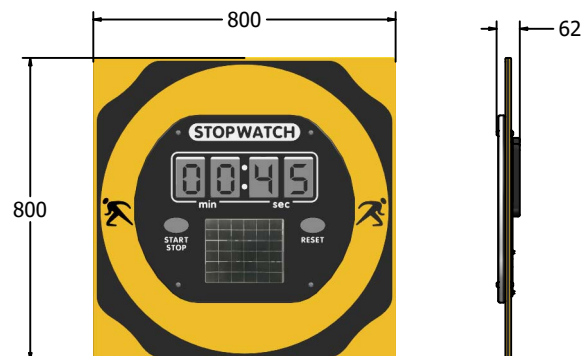

Product Information

FISTOPWATCH - Solar Stopwatch Play Panel

BS EN 1176 - Designed to British & European Standards

MATERIALS

Panel - Two Colour High Density Polyethylene (HDPE)

SUPPLY METHOD

Panel - Fully assembled

Operating temperature between 0 and 85°C

DIMENSIONS

FISTOPWATCH6
FISTOPWATCH6-AL-WP

Standard Panel
Panel with Alu Posts

FISTOPWATCH3
FISTOPWATCH3-AL-WP

Standard Panel
Panel with Alu Posts

TECHNICAL

Age Range: 2+ Years
Largest Part: FISTOPWATCH6 - 800 x 595 x 62mm
Total Weight: FISTOPWATCH6 - 11kg Approx.
Surfacing: N/A

Age Range: 2+ Years
Largest Part: FISTOPWATCH3 - 800 x 800 x 62mm
Total Weight: FISTOPWATCH3 - 13kg Approx.
Surfacing: N/A

IMPORTANT: you must specify the colour option you require at the time of order if it is different from the colour listed/shown above, requirements are subject to availability at the time of order