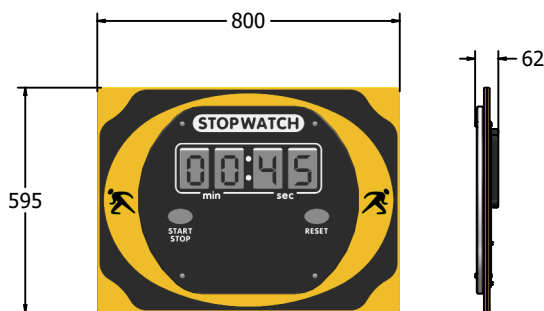

Product Information

FISTOPWATCH - Solar Stopwatch Play Panel

BS EN 1176 - Designed to British & European Standards

MATERIALS

Panel - Two Colour High Density Polyethylene (HDPE)

SUPPLY METHOD

Panel - Fully assembled

FEATURES

TIMER - Touch sensor Timer

SOLAR - Solar powered Stopwatch

Ensure the Stopwatch solar panel is installed facing the sun position at midday.

Locate away from trees, buildings or any structure which may cast a shadow over the solar panel.

Operating temperature between 0 and 85°C

DIMENSIONS

FISTOPWATCH6
FISTOPWATCH6-AL-WP

Standard Panel
Panel with Alu Posts

FISTOPWATCH3
FISTOPWATCH3-AL-WP

Standard Panel
Panel with Alu Posts

TECHNICAL

Age Range: 2+ Years
Largest Part: FISTOPWATCH6 - 800 x 595 x 62mm
Total Weight: FISTOPWATCH6 - 11kg Approx.
Surfacing: N/A

Age Range: 2+ Years
Largest Part: FISTOPWATCH3 - 800 x 800 x 62mm
Total Weight: FISTOPWATCH3 - 13kg Approx.
Surfacing: N/A

IMPORTANT: you must specify the colour option you require at the time of order if it is different from the colour listed/shown above, requirements are subject to availability at the time of order