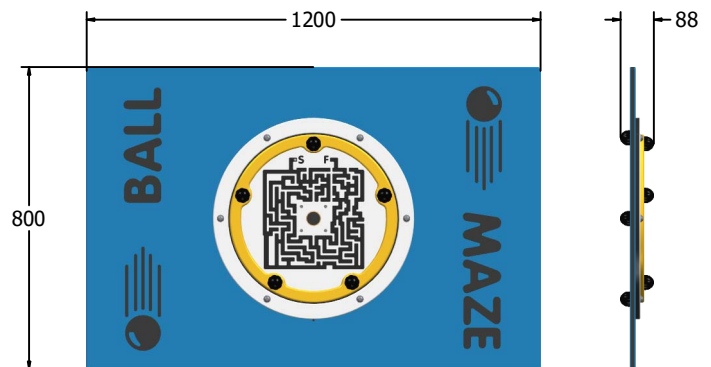

Product Information

FISPMAZENGP - Ball Maze Play Panel

BS EN 1176 - Designed to British & European Standards

MATERIALS

Panel - Two Colour  High Density Polyethylene (HDPE)

SUPPLY METHOD

Panel - Singular panel

FEATURES

-  **ROTATE** - Move the ball from start to finish
-  **INCLUSIVE** - Activity positioned at accessible height

DIMENSIONS

FISPMAZE6NGP Standard Panel
FISPMAZE6NGP-AL-WP Panel with Alu Posts

FISPMAZE3NGP Standard Panel
FISPMAZE3NGP-AL-WP Panel with Alu Posts

TECHNICAL

Age Range: 2+ Years
Largest Part: FISPMAZE6NGP - 595 x 800 x 88mm
Total Weight: FISPMAZE6NGP - 9.5kg
Surfacing: N/A

Age Range: 2+ Years
Largest Part: FISPMAZE3NGP - 800 x 1200 x 88mm
Total Weight: FISPMAZE3NGP - 16.2kg
Surfacing: N/A