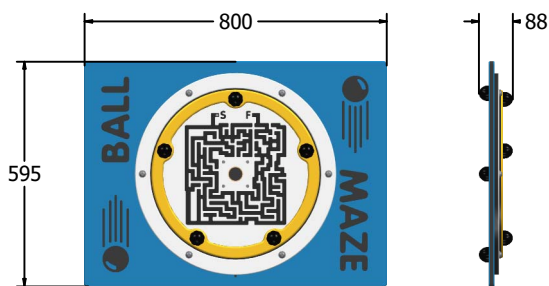

Product Information

FISPMAZENGP - Ball Maze Play Panel

BS EN 1176 - Designed to British & European Standards

MATERIALS

Panel - Two Colour  High Density Polyethylene (HDPE)

SUPPLY METHOD

Panel - Singular panel

FEATURES

-  **ROTATE** - Move the ball from start to finish
-  **INCLUSIVE** - Activity positioned at accessible height

DIMENSIONS

FISPMAZE6NGP Standard Panel
FISPMAZE6NGP-AL-WP Panel with Alu Posts

FISPMAZE3NGP Standard Panel
FISPMAZE3NGP-AL-WP Panel with Alu Posts

TECHNICAL

Age Range: 2+ Years
Largest Part: FISPMAZE6NGP - 595 x 800 x 88mm
Total Weight: FISPMAZE6NGP - 9.5kg
Surfacing: N/A

Age Range: 2+ Years
Largest Part: FISPMAZE3NGP - 800 x 1200 x 88mm
Total Weight: FISPMAZE3NGP - 16.2kg
Surfacing: N/A