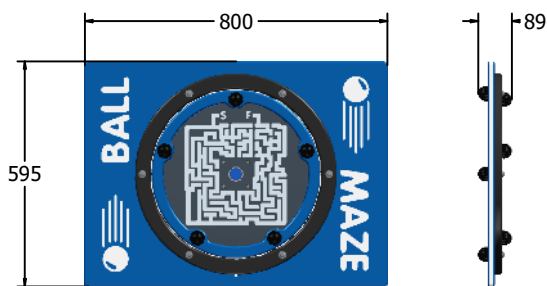

DIMENSIONS

FISPMAZE6NGP