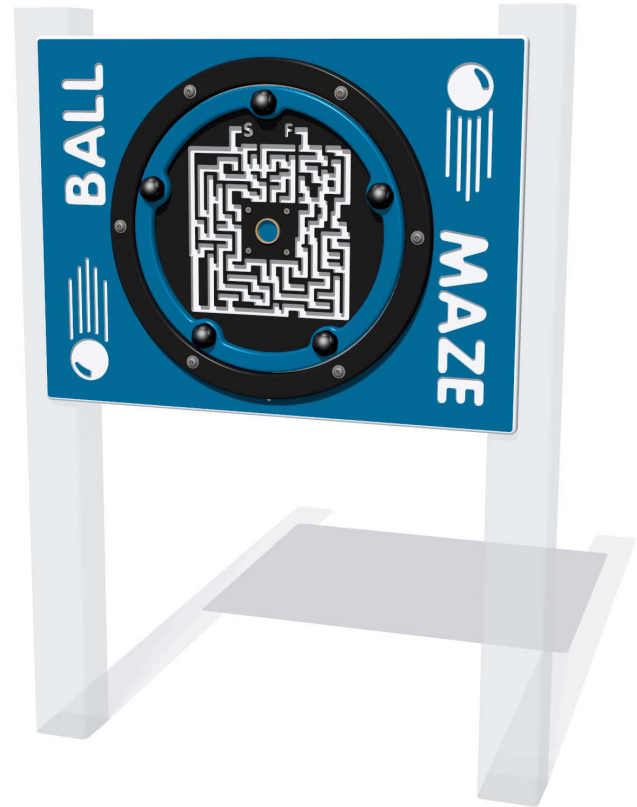

## FISPMAZENGP - Ball Maze NGP Panel

BS EN 1176 - Designed to British & European Standards

### MATERIALS

Panel - Two Colour High Density Polyethylene (HDPE)

### SUPPLY METHOD

Panel - Pre-assembled singular panel