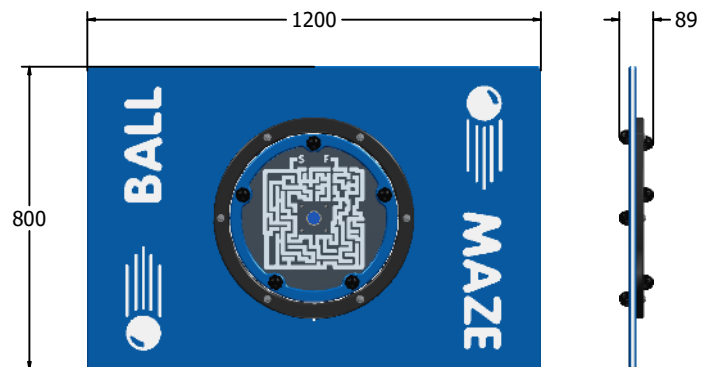

### SUPPLY METHOD

Panel - Pre-assembled singular panel

## DIMENSIONS

FISPMAZE6NGP

FISPMAZE3NGP

## TECHNICAL

Age Range: 2+ Years  
 Largest Part: FISPMAZE6NGP - 595 x 800 x 89mm  
 Total Weight: FISPMAZE6NGP - 11.5kg  
 Surfacing: N/A

Age Range: 2+ Years  
 Largest Part: FISPMAZE3NGP - 800 x 1200 x 89mm  
 Total Weight: FISPMAZE3NGP - 20kg  
 Surfacing: N/A