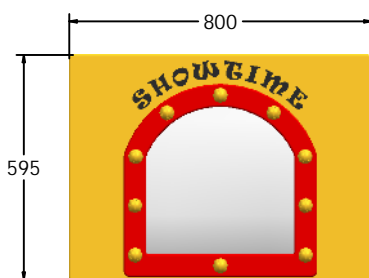

Product Information

FISHOWTIME - Showtime Mirror Play Panel

BS EN 1176 - Designed to British & European Standards

MATERIALS

Panel - Two Colour  High Density Polyethylene (HDPE)

SUPPLY METHOD

Panel - Pre-assembled singular panel

FEATURES

INCLUSIVE - Mirror positioned at accessible height

MIRROR - Stage/Theatre themed reflective panel

DIMENSIONS

FISHOWTIME6 Standard Panel
FISHOWTIME6-AL-WP Panel with Alu Posts

FISHOWTIME3 Standard Panel
FISHOWTIME3-AL-WP Panel with Alu Posts

TECHNICAL

Age Range: 2+ Years
Largest Part: FISHOWTIME6 - 800 x 595 x 81mm
Total Weight: FISHOWTIME6 - 9.5kg
Surfacing: N/A

Age Range: 2+ Years
Largest Part: FISHOWTIME3 - 1200 x 800 x 81mm
Total Weight: FISHOWTIME3 - 16.5kg
Surfacing: N/A