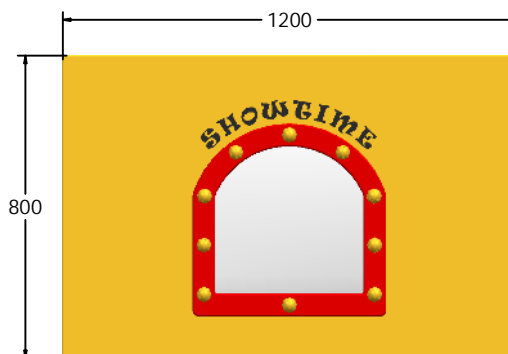

Product Information

FISHOWTIME - Showtime Mirror Play Panel

BS EN 1176 - Designed to British & European Standards

MATERIALS

Panel - Two Colour  High Density Polyethylene (HDPE)

SUPPLY METHOD

Panel - Pre-assembled singular panel

FEATURES

INCLUSIVE - Mirror positioned at accessible height

MIRROR - Stage/Theatre themed reflective panel

DIMENSIONS

FISHOWTIME6 Standard Panel
FISHOWTIME6-AL-WP Panel with Alu Posts

FISHOWTIME3 Standard Panel
FISHOWTIME3-AL-WP Panel with Alu Posts

TECHNICAL

Age Range: 2+ Years
Largest Part: FISHOWTIME6 - 800 x 595 x 81mm
Total Weight: FISHOWTIME6 - 9.5kg
Surfacing: N/A

Age Range: 2+ Years
Largest Part: FISHOWTIME3 - 1200 x 800 x 81mm
Total Weight: FISHOWTIME3 - 16.5kg
Surfacing: N/A