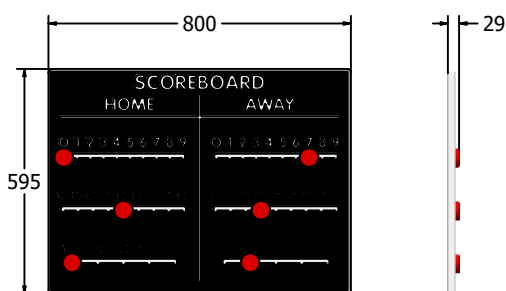

Product Information

FISCOREBOARD - Scoreboard Play Panel

BS EN 1176 - Designed to British & European Standards

MATERIALS

Panel - Two Colour High Density Polyethylene (HDPE)

SUPPLY METHOD

Panel - Pre-assembled singular panel

DIMENSIONS

FISCOREBOARD6

FISCOREBOARD3

TECHNICAL

Age Range: 2+ Years
 Largest Part: FISCOREBOARD6 - 595 x 800 x 29mm
 Total Weight: FISCOREBOARD6 - 13kg
 Surfacing: N/A

Age Range: 2+ Years
 Largest Part: FISCOREBOARD3 - 800 x 1200 x 29mm
 Total Weight: FISCOREBOARD3 - 21kg
 Surfacing: N/A