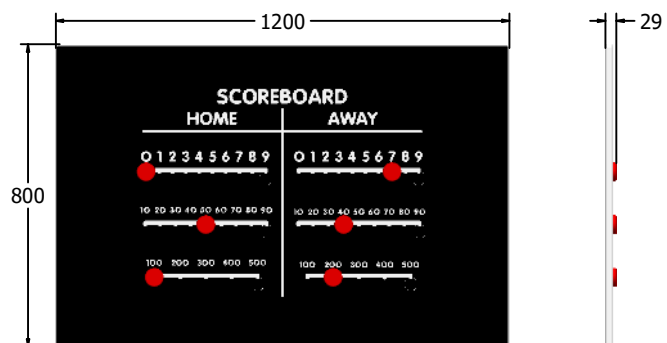

Product Information

FISCOREBOARD - Scoreboard Play Panel

BS EN 1176 - Designed to British & European Standards

MATERIALS

Panel - Two Colour High Density Polyethylene (HDPE)

SUPPLY METHOD

Panel - Pre-assembled singular panel

DIMENSIONS

FISCOREBOARD6

FISCOREBOARD3

TECHNICAL

Age Range: 2+ Years
 Largest Part: FISCOREBOARD6 - 595 x 800 x 29mm
 Total Weight: FISCOREBOARD6 - 13kg
 Surfacing: N/A

Age Range: 2+ Years
 Largest Part: FISCOREBOARD3 - 800 x 1200 x 29mm
 Total Weight: FISCOREBOARD3 - 21kg
 Surfacing: N/A