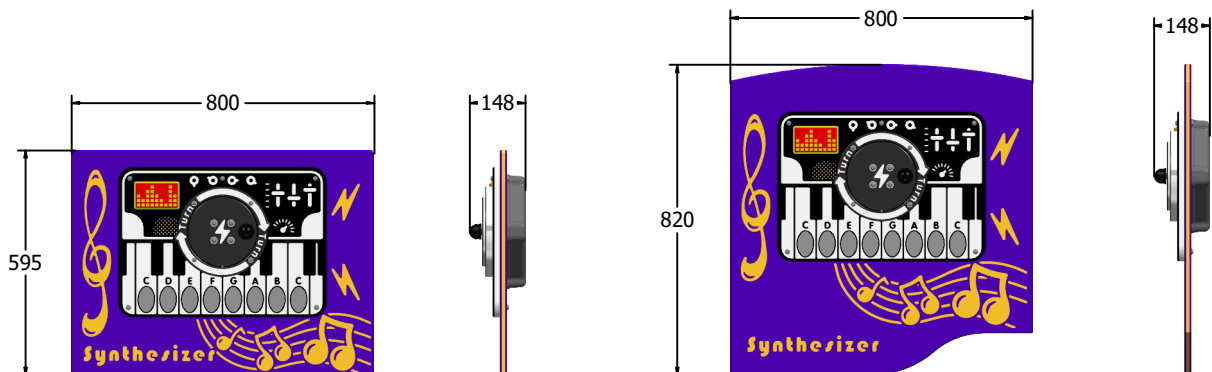

Product Information

FIPTSYNTHRG - RotoGen Synthesizer Musical Panel

BS EN 1176 - Designed to British & European Standards

MATERIALS

Panel - Two Colour High Density Polyethylene (HDPE)

SUPPLY METHOD

Panel - Fully assembled

FEATURES

-  **MUSICAL** - Listen to Synthesizer Sounds
-  **ROTOGEN** - Human powered energy for electronics
-  **INCLUSIVE** - Activity positioned at accessible height

DIMENSIONS

FIPTSYNTHRG6 - Standard Panel
FIPTSYNTHRG6-AL-WP - Panel with Alu Posts

FIPTSYNTHRG3 - Standard Panel
FIPTSYNTHRG3-AL-WP - Panel with Alu Posts

TECHNICAL

Age Range: 2+ Years
Largest Part: FIPTSYNTHRG6 - 595 x 800 x 148mm
Total Weight: FIPTSYNTHRG6 - 16.5kg
Surfacing: N/A

Age Range: 2+ Years
Largest Part: FIPTSYNTHRG3 - 820 x 800 x 148mm
Total Weight: FIPTSYNTHRG3 - 19kg
Surfacing: N/A