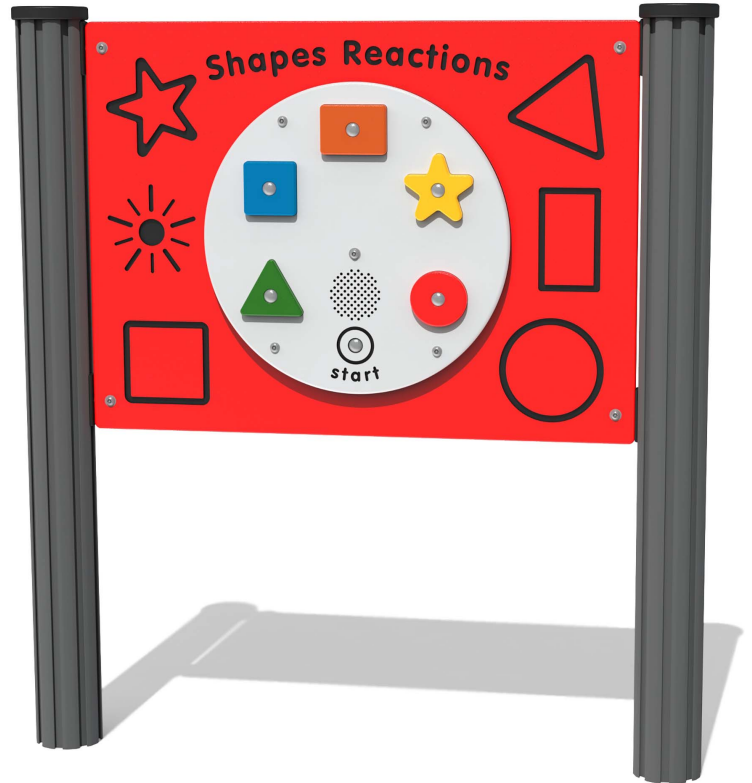

Product Information

FIPTSHREACT - PlayTronic Shapes Game Play Panel

BS EN 1176 - Designed to British & European Standards

MATERIALS

Panel - Two Colour  High Density Polyethylene (HDPE)

SUPPLY METHOD

Panel - Fully assembled

FEATURES

 **INCLUSIVE** - Activity positioned at accessible height

 **LISTEN** - Count the Cuckoo sounds

 **BATTERY** - Battery powered PlayTronic Sounds

PlayTronic
outdoor electronics

ELECTRONICS

DIMENSIONS

FIPTCSVOX6 Standard Panel
FIPTCSVOX6-AL-WP Panel with Alu Posts

FIPTCSVOX3 Standard Panel
FIPTCSVOX3-AL-WP Panel with Alu Posts

TECHNICAL

Age Range: 2+ Years
Largest Part: 800 x 595 x 94.5mm
Total Weight: 11.5kg
Surfacing: N/A

Age Range: 2+ Years
Largest Part: 1200 x 800 x 94.5mm
Total Weight: 20kg
Surfacing: N/A

IMPORTANT: you must specify the colour option you require at the time of order if it is different from the colour listed/shown above, requirements are subject to availability at the time of order