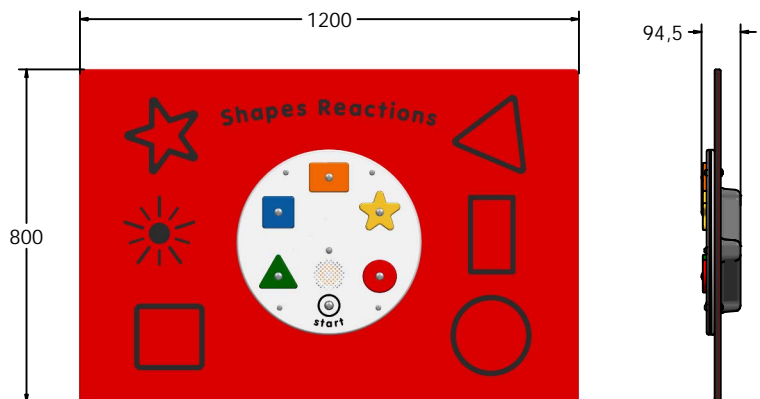

Product Information

FIPTSHREACT - PlayTronic Shapes Game Play Panel

BS EN 1176 - Designed to British & European Standards

MATERIALS

Panel - Two Colour  High Density Polyethylene (HDPE)

SUPPLY METHOD

Panel - Fully assembled

FEATURES

 **INCLUSIVE** - Activity positioned at accessible height

 **LISTEN** - Count the Cuckoo sounds

 **BATTERY** - Battery powered PlayTronic Sounds

PlayTronic
outdoor electronics

ELECTRONICS

DIMENSIONS

FIPTCSVOX6 Standard Panel
FIPTCSVOX6-AL-WP Panel with Alu Posts

FIPTCSVOX3 Standard Panel
FIPTCSVOX3-AL-WP Panel with Alu Posts

TECHNICAL

Age Range: 2+ Years
Largest Part: 800 x 595 x 94.5mm
Total Weight: 11.5kg
Surfacing: N/A

Age Range: 2+ Years
Largest Part: 1200 x 800 x 94.5mm
Total Weight: 20kg
Surfacing: N/A

IMPORTANT: you must specify the colour option you require at the time of order if it is different from the colour listed/shown above, requirements are subject to availability at the time of order