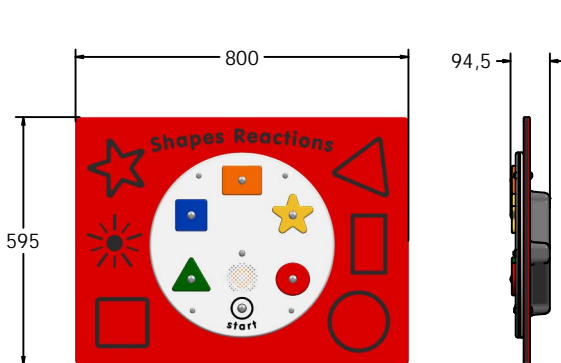

Product Information

FIPTSHREACT - PlayTronic Shapes Game Play Panel

BS EN 1176 - Designed to British & European Standards

MATERIALS

Panel - Two Colour  High Density Polyethylene (HDPE)

SUPPLY METHOD

Panel - Fully assembled

FEATURES

 **INCLUSIVE** - Activity positioned at accessible height

 **LISTEN** - Count the Cuckoo sounds

 **BATTERY** - Battery powered PlayTronic Sounds

PlayTronic
outdoor electronics

ELECTRONICS

DIMENSIONS

FIPTCSVOX6 Standard Panel
FIPTCSVOX6-AL-WP Panel with Alu Posts

FIPTCSVOX3 Standard Panel
FIPTCSVOX3-AL-WP Panel with Alu Posts

TECHNICAL

Age Range: 2+ Years
Largest Part: 800 x 595 x 94.5mm
Total Weight: 11.5kg
Surfacing: N/A

Age Range: 2+ Years
Largest Part: 1200 x 800 x 94.5mm
Total Weight: 20kg
Surfacing: N/A

IMPORTANT: you must specify the colour option you require at the time of order if it is different from the colour listed/shown above, requirements are subject to availability at the time of order