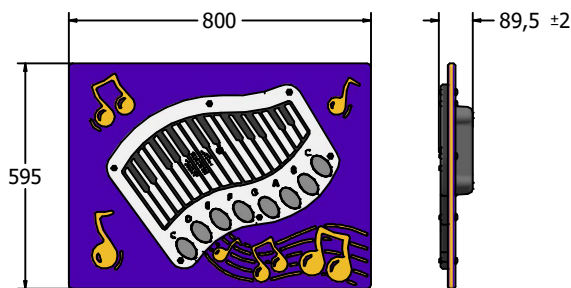

Product Information

FIPTPIANO - Playtronic Piano Musical Panel

BS EN 1176 - Designed to British & European Standards

MATERIALS

Panel - Two Colour High Density Polyethylene (HDPE)

SUPPLY METHOD

Panel - Fully assembled

FEATURES

-  **MUSICAL** - 8 Different piano notes
-  **BATTERY** - Replaceable batteries
-  **INTERACTIVE** - Touch sensitive buttons
-  **INCLUSIVE** - Activity positioned at accessible height

ELECTRONICS

PlayTronic
outdoor electronics

DIMENSIONS

FIPTPIANO6

FIPTPIANO6 Standard Panel
FIPTPIANO6-AL-WP Panel with Alu Posts

FIPTPIANO3

FIPTPIANO3 Standard Panel
FIPTPIANO3-AL-WP Panel with Alu Posts

TECHNICAL

Age Range: 2+ Years
Largest Part: FIPTPIANO6 - 595 x 800 x 87.5mm
Total Weight: FIPTPIANO6 - 11.5kg
Surfacing: N/A

Age Range: 2+ Years
Largest Part: FIPTPIANO3 - 820 x 800 x 87.5mm
Total Weight: FIPTPIANO3 - 13.5kg
Surfacing: N/A

IMPORTANT: you must specify the colour option you require at the time of order if it is different from the colour listed/shown above, requirements are subject to availability at the time of order