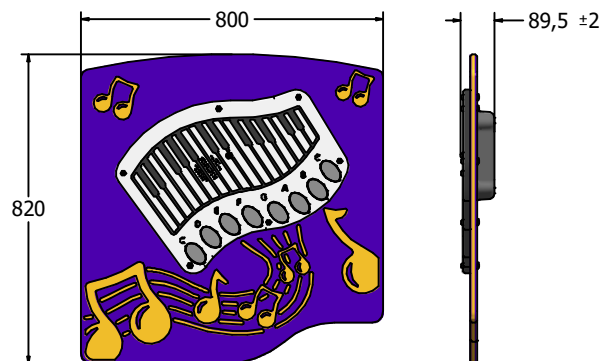

PlayTronic
outdoor electronics

DIMENSIONS

FIPTPIANO6

FIPTPIANO6 Standard Panel
FIPTPIANO6-AL-WP Panel with Alu Posts

FIPTPIANO3

FIPTPIANO3 Standard Panel
FIPTPIANO3-AL-WP Panel with Alu Posts

TECHNICAL

Age Range: 2+ Years
Largest Part: FIPTPIANO6 - 595 x 800 x 87.5mm
Total Weight: FIPTPIANO6 - 11.5kg
Surfacing: N/A

Age Range: 2+ Years
Largest Part: FIPTPIANO3 - 820 x 800 x 87.5mm
Total Weight: FIPTPIANO3 - 13.5kg
Surfacing: N/A

IMPORTANT: you must specify the colour option you require at the time of order if it is different from the colour listed/shown above, requirements are subject to availability at the time of order