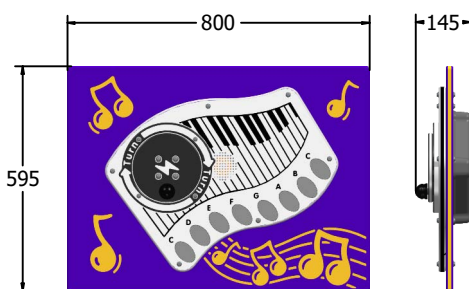

Product Information

FIPTPIANORG - RotoGen Piano Musical Panel

BS EN 1176 - Designed to British & European Standards

MATERIALS

Panel - Two Colour High Density Polyethylene (HDPE)

SUPPLY METHOD

Panel - Fully assembled

FEATURES

-  **MUSICAL** - Listen to Piano Sounds
-  **ROTOGEN** - Human powered energy for electronics
-  **INCLUSIVE** - Activity positioned at accessible height

DIMENSIONS

FIPTPIANORG6 - Standard Panel
FIPTPIANORG6-**AL-WP** - Panel with Alu Posts

FIPTPIANORG3 - Standard Panel
FIPTPIANORG3-**AL-WP** - Panel with Alu Posts

TECHNICAL

Age Range: 2+ Years
Largest Part: FIPTPIANORG6 - 595 x 800 x 145mm
Total Weight: FIPTPIANORG6 - 16kg
Surfacing: N/A

Age Range: 2+ Years
Largest Part: FIPTPIANORG3 - 820 x 800 x 145mm
Total Weight: FIPTPIANORG3 - 18.5kg
Surfacing: N/A