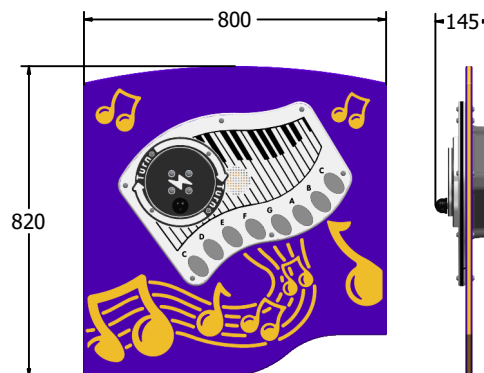

Product Information

FIPTPIANORG - RotoGen Piano Musical Panel

BS EN 1176 - Designed to British & European Standards

MATERIALS

Panel - Two Colour High Density Polyethylene (HDPE)

SUPPLY METHOD

Panel - Fully assembled

FEATURES

-  **MUSICAL** - Listen to Piano Sounds
-  **ROTOGEN** - Human powered energy for electronics
-  **INCLUSIVE** - Activity positioned at accessible height

DIMENSIONS

FIPTPIANORG6 - Standard Panel
FIPTPIANORG6-**AL-WP** - Panel with Alu Posts

FIPTPIANORG3 - Standard Panel
FIPTPIANORG3-**AL-WP** - Panel with Alu Posts

TECHNICAL

Age Range: 2+ Years
Largest Part: FIPTPIANORG6 - 595 x 800 x 145mm
Total Weight: FIPTPIANORG6 - 16kg
Surfacing: N/A

Age Range: 2+ Years
Largest Part: FIPTPIANORG3 - 820 x 800 x 145mm
Total Weight: FIPTPIANORG3 - 18.5kg
Surfacing: N/A