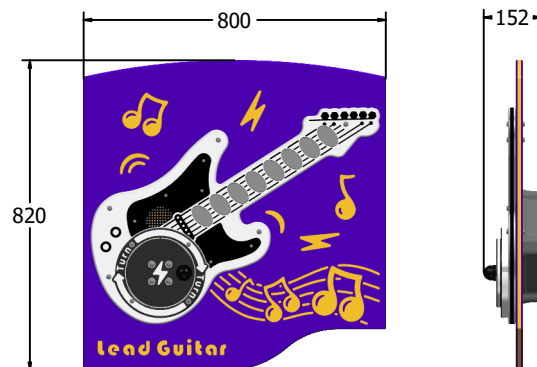

Product Information

FIPTLEADRG - RotoGen Lead Guitar Musical Panel

BS EN 1176 - Designed to British & European Standards

MATERIALS

Panel - Two Colour High Density Polyethylene (HDPE)

SUPPLY METHOD

Panel - Fully assembled

FEATURES

-  **MUSICAL** - Listen to Lead Guitar Sounds
-  **ROTOGEN** - Human powered energy for electronics
-  **INCLUSIVE** - Activity positioned at accessible height

DIMENSIONS

FIPTLEADRG6 - Standard Panel
FIPTLEADRG6-AL-WP - Panel with Alu Posts

FIPTLEADRG3 - Standard Panel
FIPTLEADRG3-AL-WP - Panel with Alu Posts

TECHNICAL

Age Range: 2+ Years
Largest Part: FIPTLEADRG6 - 595 x 800 x 152mm
Total Weight: FIPTLEADRG6 - 16kg
Surfacing: N/A

Age Range: 2+ Years
Largest Part: FIPTLEADRG3 - 820 x 800 x 152mm
Total Weight: FIPTLEADRG3 - 18.5kg
Surfacing: N/A