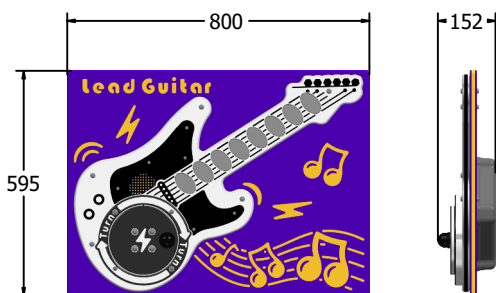

Product Information

FIPTLEADRG - RotoGen Lead Guitar Musical Panel

BS EN 1176 - Designed to British & European Standards

MATERIALS

Panel - Two Colour High Density Polyethylene (HDPE)

SUPPLY METHOD

Panel - Fully assembled

FEATURES

-  **MUSICAL** - Listen to Lead Guitar Sounds
-  **ROTOGEN** - Human powered energy for electronics
-  **INCLUSIVE** - Activity positioned at accessible height

DIMENSIONS

FIPTLEADRG6 - Standard Panel
FIPTLEADRG6-AL-WP - Panel with Alu Posts

FIPTLEADRG3 - Standard Panel
FIPTLEADRG3-AL-WP - Panel with Alu Posts

TECHNICAL

Age Range: 2+ Years
Largest Part: FIPTLEADRG6 - 595 x 800 x 152mm
Total Weight: FIPTLEADRG6 - 16kg
Surfacing: N/A

Age Range: 2+ Years
Largest Part: FIPTLEADRG3 - 820 x 800 x 152mm
Total Weight: FIPTLEADRG3 - 18.5kg
Surfacing: N/A