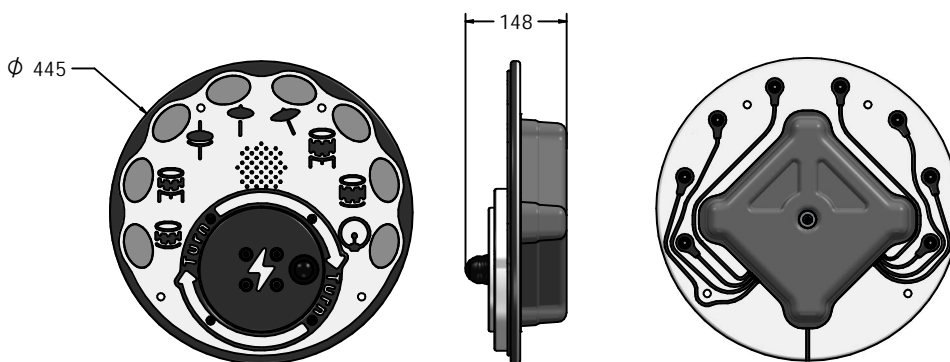

### SUPPLY METHOD

Insert - Fully assembled

### FEATURES

**MUSICAL** - Listen to Drumming Sounds

**ROTOGEN** - Human powered energy for electronics

**RotoGen** turn, power, play

ELECTRONICS

Insert can be easily attached to your own panel

### DIMENSIONS

### TECHNICAL

Age Range: 2+ Years  
 Largest Part:  $\phi 445 \times 148\text{mm}$   
 Total Weight: 9kg  
 Surfacing: N/A

IMPORTANT: you must specify the colour option you require at the time of order if it is different from the colour listed/shown above, requirements are subject to availability at the time of order