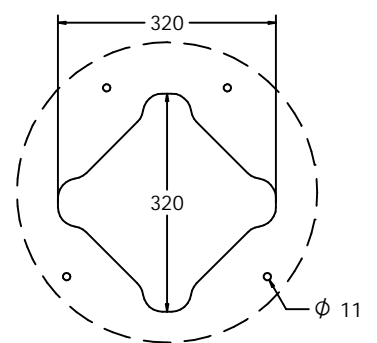

Host Panel Fixing Detail

CAD Template Available

TECHNICAL

Age Range: 2+ Years
Largest Part: $\phi 445 \times 148\text{mm}$
Total Weight: 9kg
Surfacing: N/A

IMPORTANT: you must specify the colour option you require at the time of order if it is different from the colour listed/shown above, requirements are subject to availability at the time of order