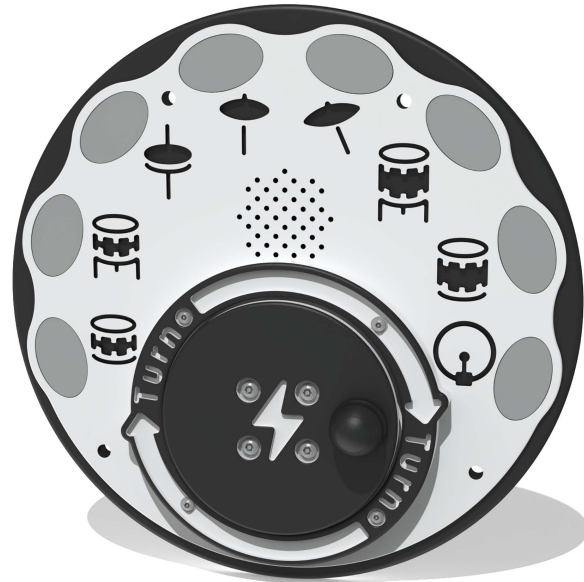

## FIPTDRUMSINRG - RotoGen Drums Musical Insert

BS EN 1176 - Designed to British & European Standards

### SUPPLY METHOD

Insert - Fully assembled

### FEATURES

**MUSICAL** - Listen to Drumming Sounds

**ROTOGEN** - Human powered energy for electronics

**RotoGen** turn, power, play

ELECTRONICS

Insert can be easily attached to your own panel

### DIMENSIONS