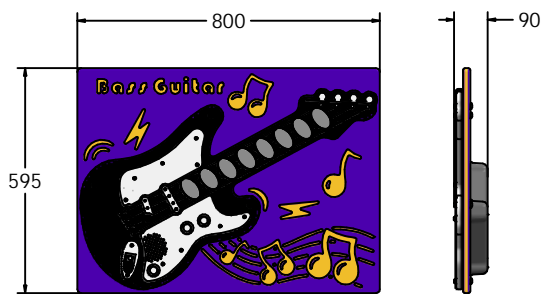

Product Information

FIPTBASS - PlayTronic Bass Guitar Musical Panel

BS EN 1176 - Designed to British & European Standards

MATERIALS

Panel - Two Colour High Density Polyethylene (HDPE)

SUPPLY METHOD

Panel - Fully assembled

FEATURES

-  **MUSICAL** - 8 Different piano notes
-  **BATTERY** - Replaceable batteries
-  **INTERACTIVE** - Touch sensitive buttons
-  **INCLUSIVE** - Activity positioned at accessible height

PlayTronic
outdoor electronics

ELECTRONICS

DIMENSIONS

FIPTBASS6

FIPTBASS3

FIPTBASS6-AL - With Edge Slots For Alu Posts

FIPTBASS3-AL - With Edge Slots For Alu Posts

TECHNICAL

Age Range: 2+ Years
Largest Part: FIPTBASS6 - 800 x 595 x 90mm
Total Weight: FIPTBASS6 - 12kg
Surfacing: N/A

Age Range: 2+ Years
Largest Part: FIPTBASS3 - 800 x 820 x 90mm
Total Weight: FIPTBASS3 - 13.5kg
Surfacing: N/A

IMPORTANT: you must specify the colour option you require at the time of order if it is different from the colour listed/shown above, requirements are subject to availability at the time of order