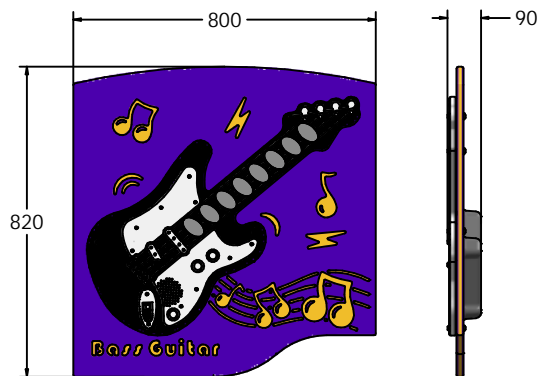

Product Information

FIPTBASS - PlayTronic Bass Guitar Musical Panel

BS EN 1176 - Designed to British & European Standards

MATERIALS

Panel - Two Colour High Density Polyethylene (HDPE)

SUPPLY METHOD

Panel - Fully assembled

FEATURES

-  **MUSICAL** - 8 Different piano notes
-  **BATTERY** - Replaceable batteries
-  **INTERACTIVE** - Touch sensitive buttons
-  **INCLUSIVE** - Activity positioned at accessible height

PlayTronic
outdoor electronics

ELECTRONICS

DIMENSIONS

FIPTBASS6

FIPTBASS3

FIPTBASS6-AL - With Edge Slots For Alu Posts

FIPTBASS3-AL - With Edge Slots For Alu Posts

TECHNICAL

Age Range: 2+ Years
Largest Part: FIPTBASS6 - 800 x 595 x 90mm
Total Weight: FIPTBASS6 - 12kg
Surfacing: N/A

Age Range: 2+ Years
Largest Part: FIPTBASS3 - 800 x 820 x 90mm
Total Weight: FIPTBASS3 - 13.5kg
Surfacing: N/A

IMPORTANT: you must specify the colour option you require at the time of order if it is different from the colour listed/shown above, requirements are subject to availability at the time of order